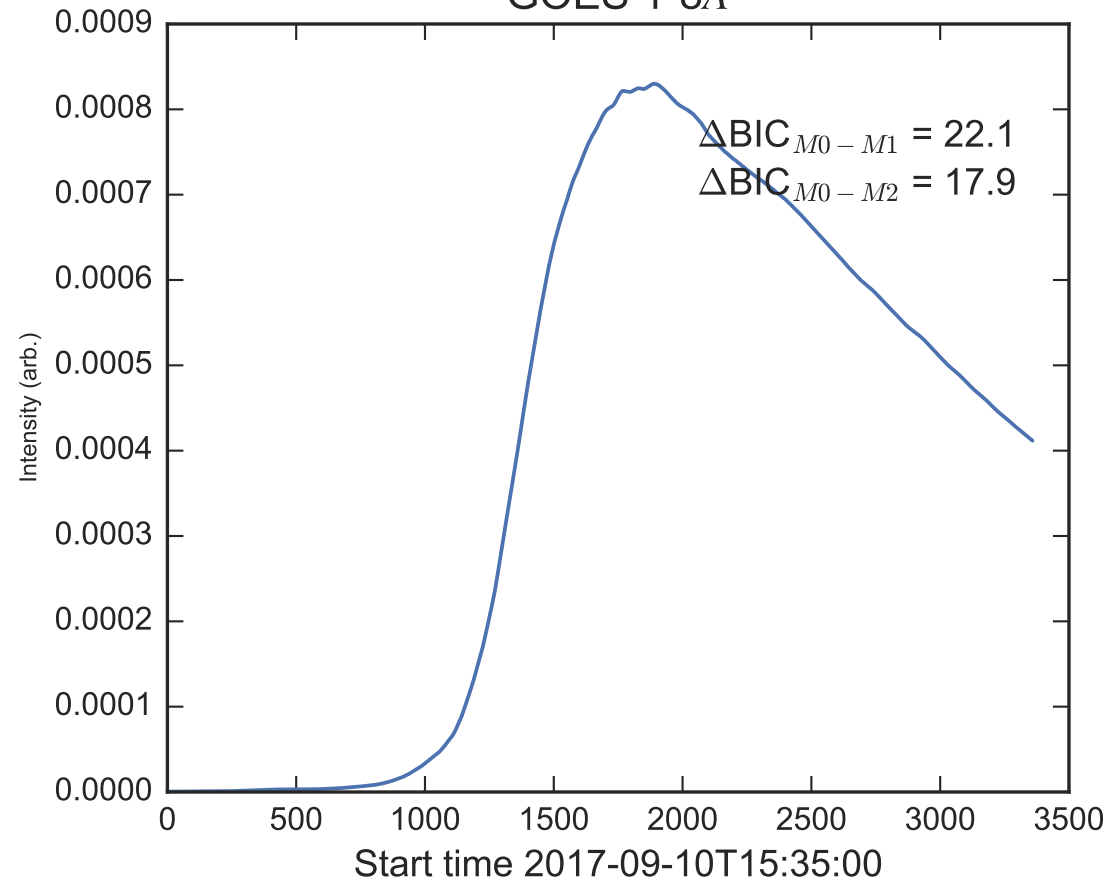

GOES 1-8Å

Power Spectral Density (PSD) - Model 0

Power Spectral Density (PSD) - Model 1

Power Spectral Density (PSD) - Model 2