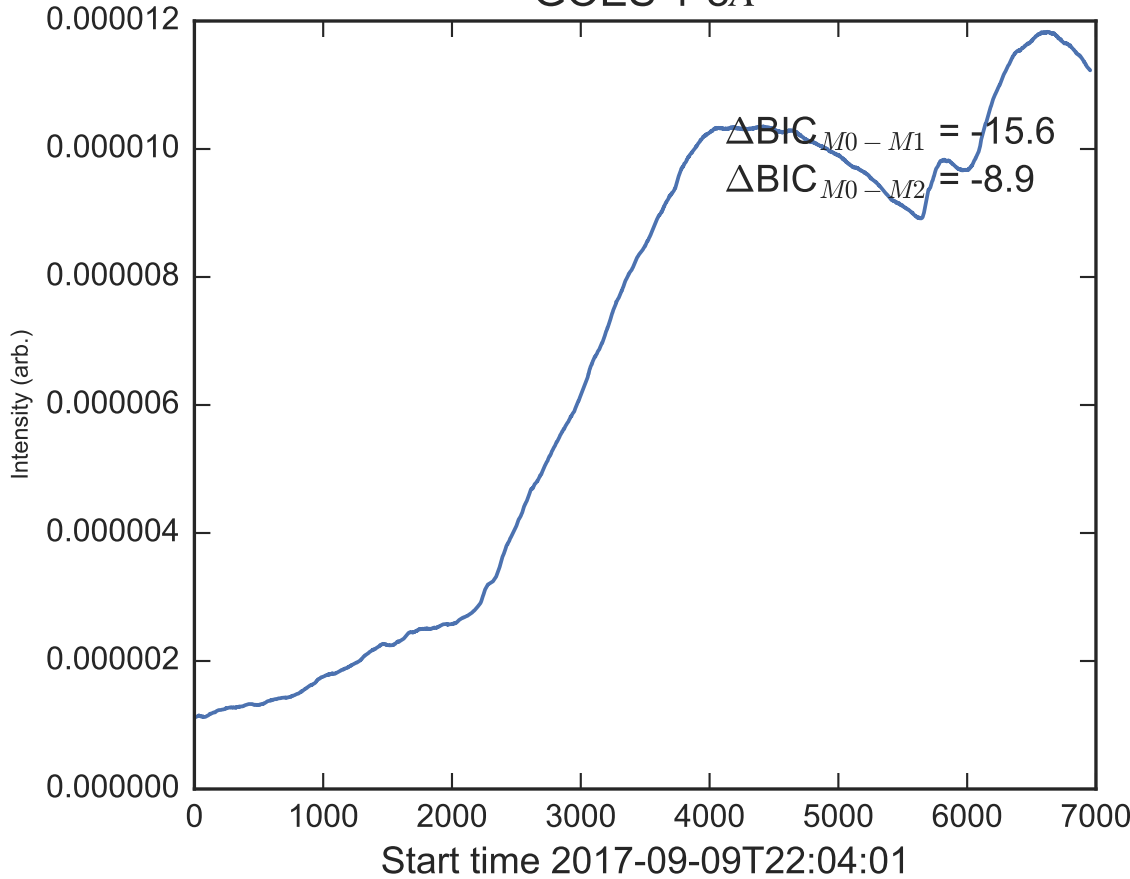

GOES 1-8Å

Power Spectral Density (PSD) - Model 0

Power Spectral Density (PSD) - Model 1

Power Spectral Density (PSD) - Model 2