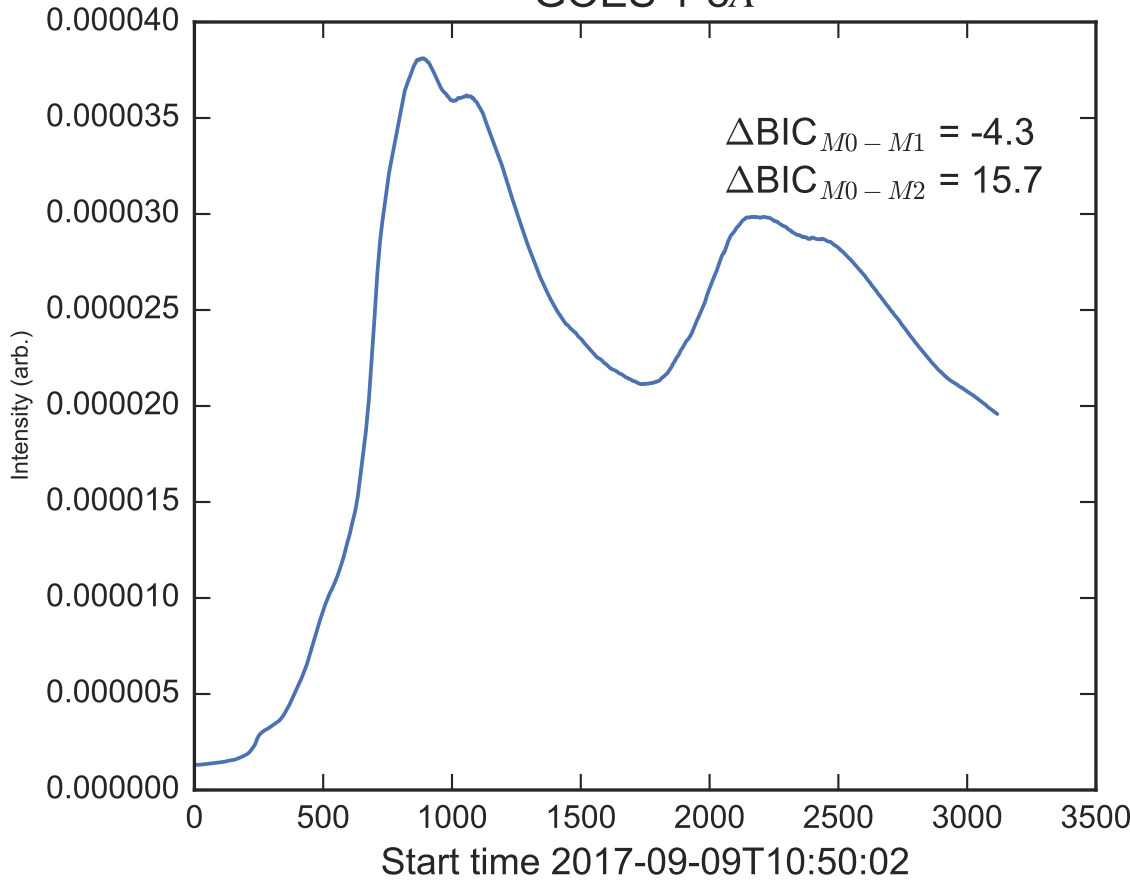

GOES 1-8Å

Power Spectral Density (PSD) - Model 0

Power Spectral Density (PSD) - Model 1

Power Spectral Density (PSD) - Model 2