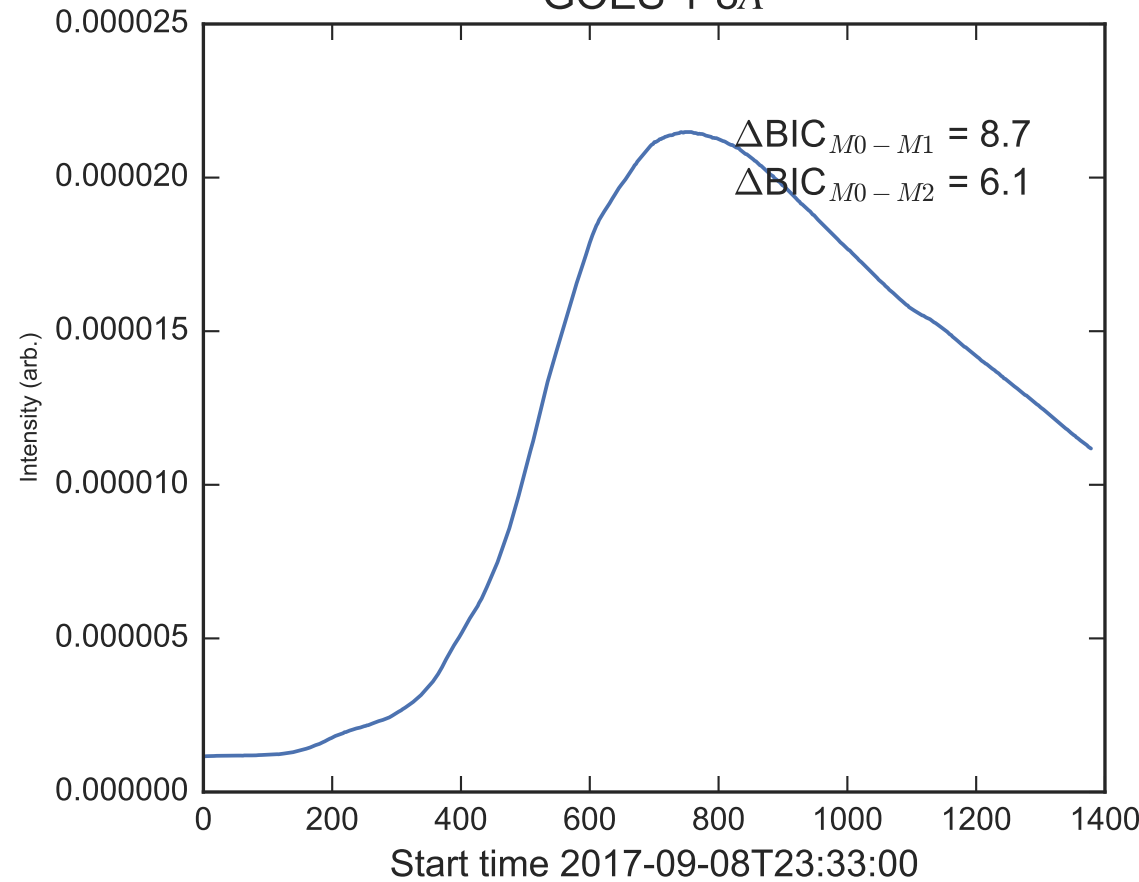

GOES 1-8Å

Power Spectral Density (PSD) - Model 0

Power Spectral Density (PSD) - Model 1

Power Spectral Density (PSD) - Model 2