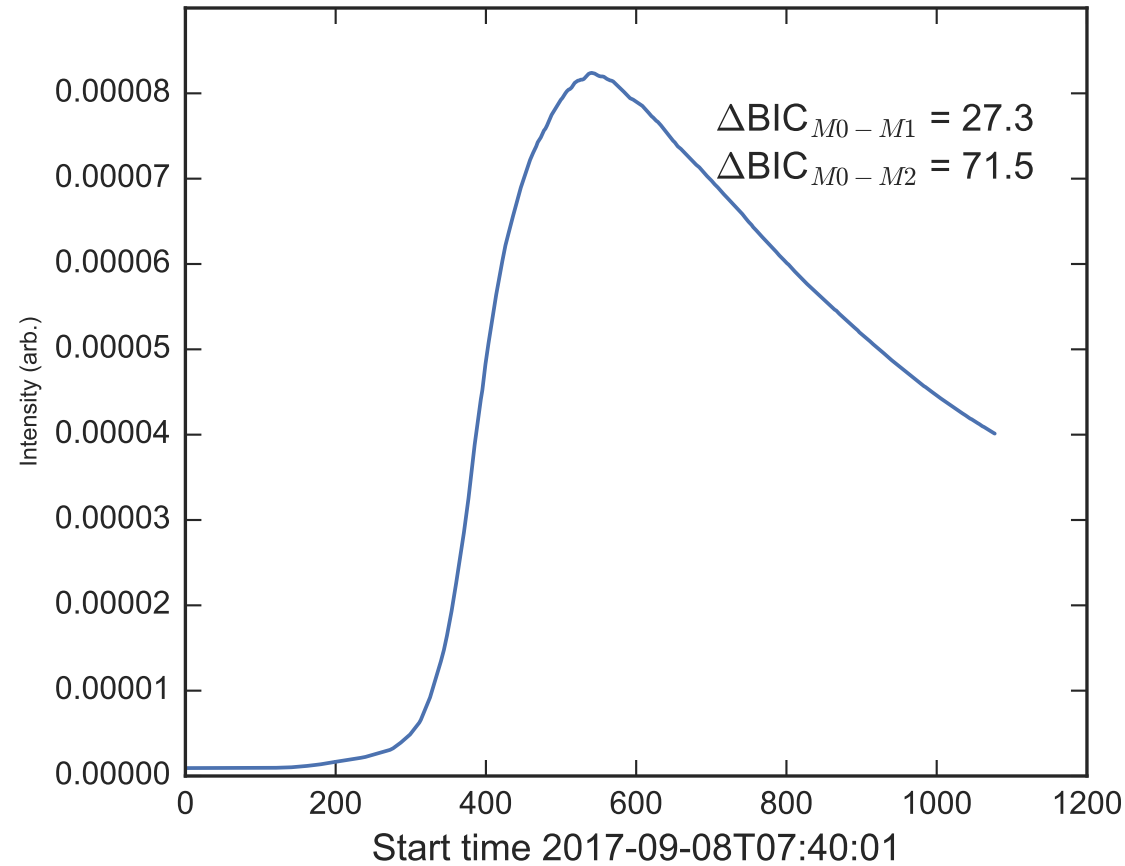

GOES 1-8Å

Power Spectral Density (PSD) - Model 0

Power Spectral Density (PSD) - Model 1

Power Spectral Density (PSD) - Model 2