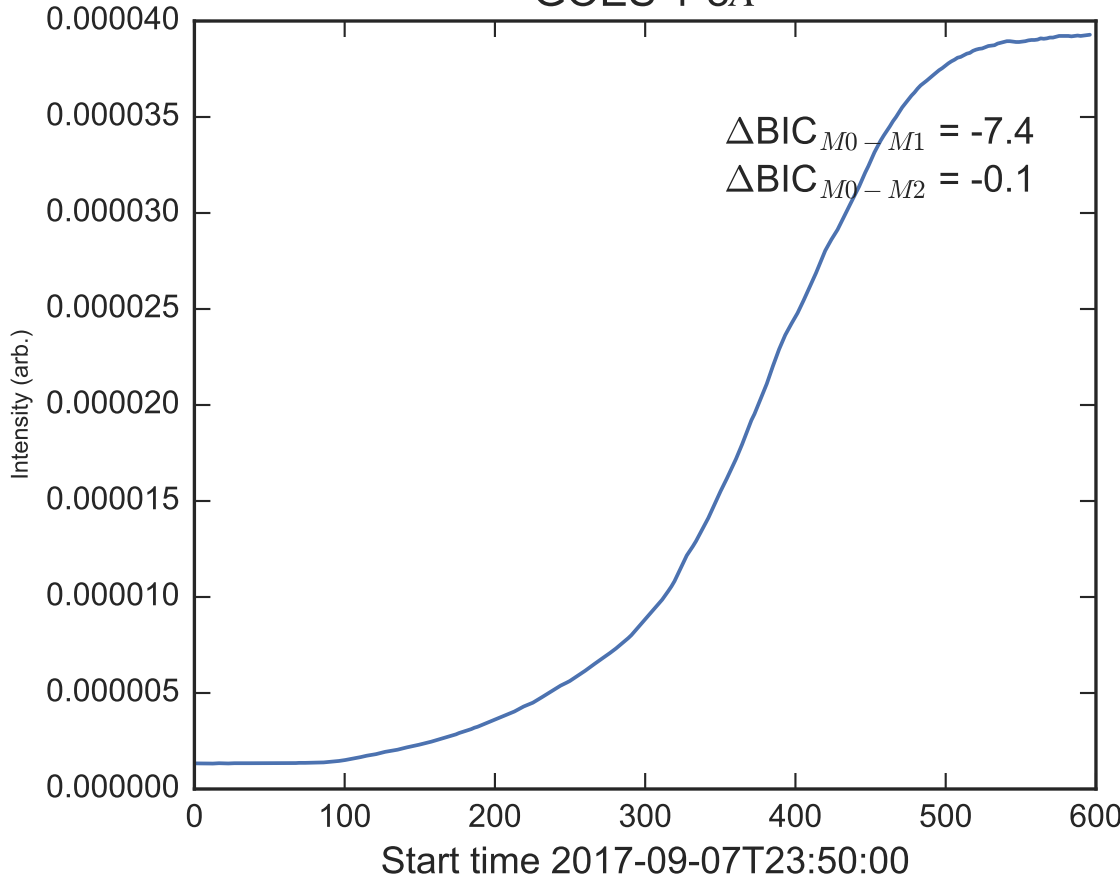

GOES 1-8Å

Power Spectral Density (PSD) - Model 0

Power Spectral Density (PSD) - Model 1

Power Spectral Density (PSD) - Model 2