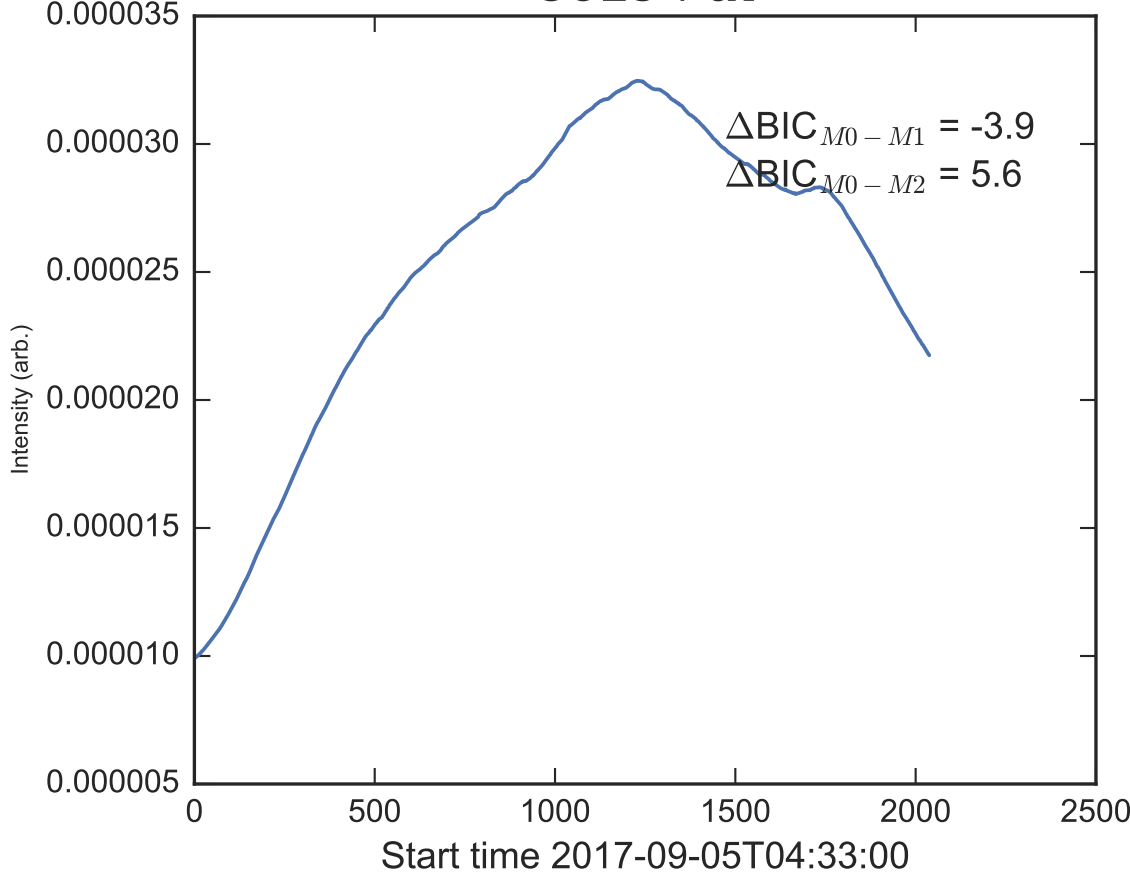

GOES 1-8Å

Power Spectral Density (PSD) - Model 0

Power Spectral Density (PSD) - Model 1

Power Spectral Density (PSD) - Model 2