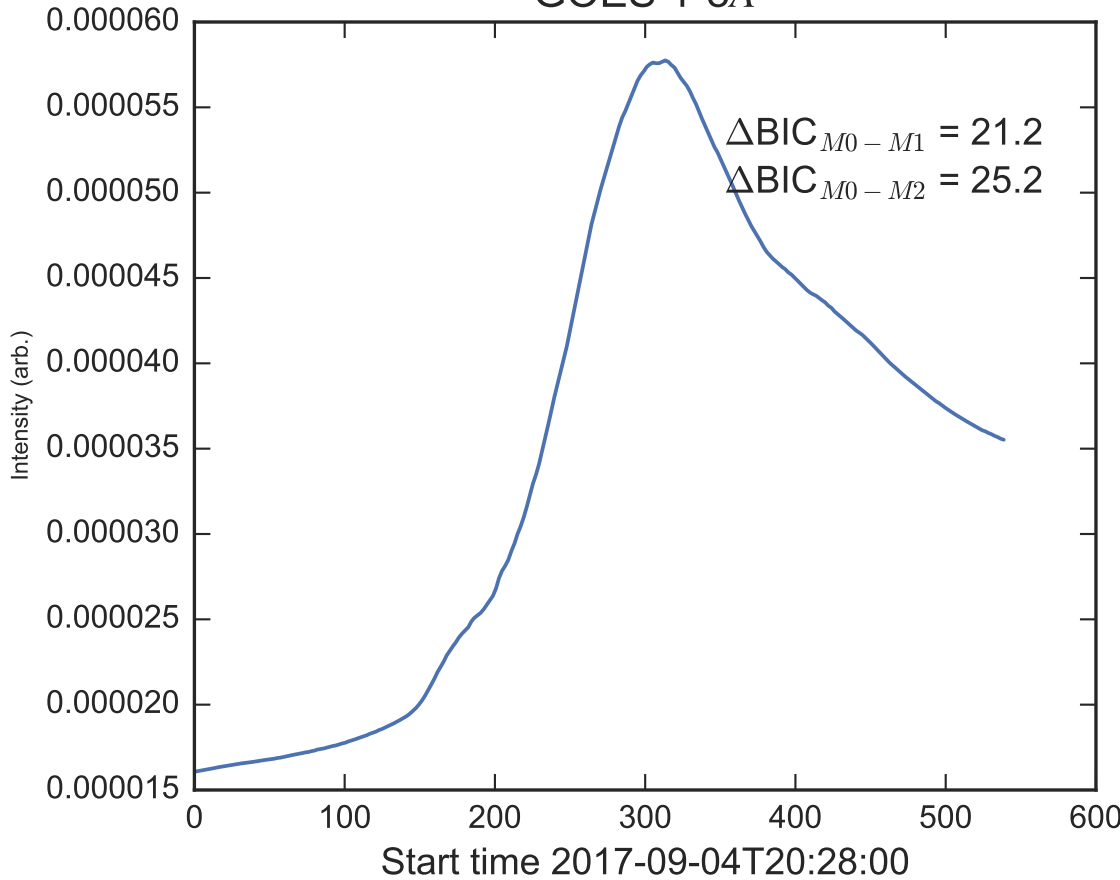

GOES 1-8Å

Power Spectral Density (PSD) - Model 0

Power Spectral Density (PSD) - Model 1

Power Spectral Density (PSD) - Model 2