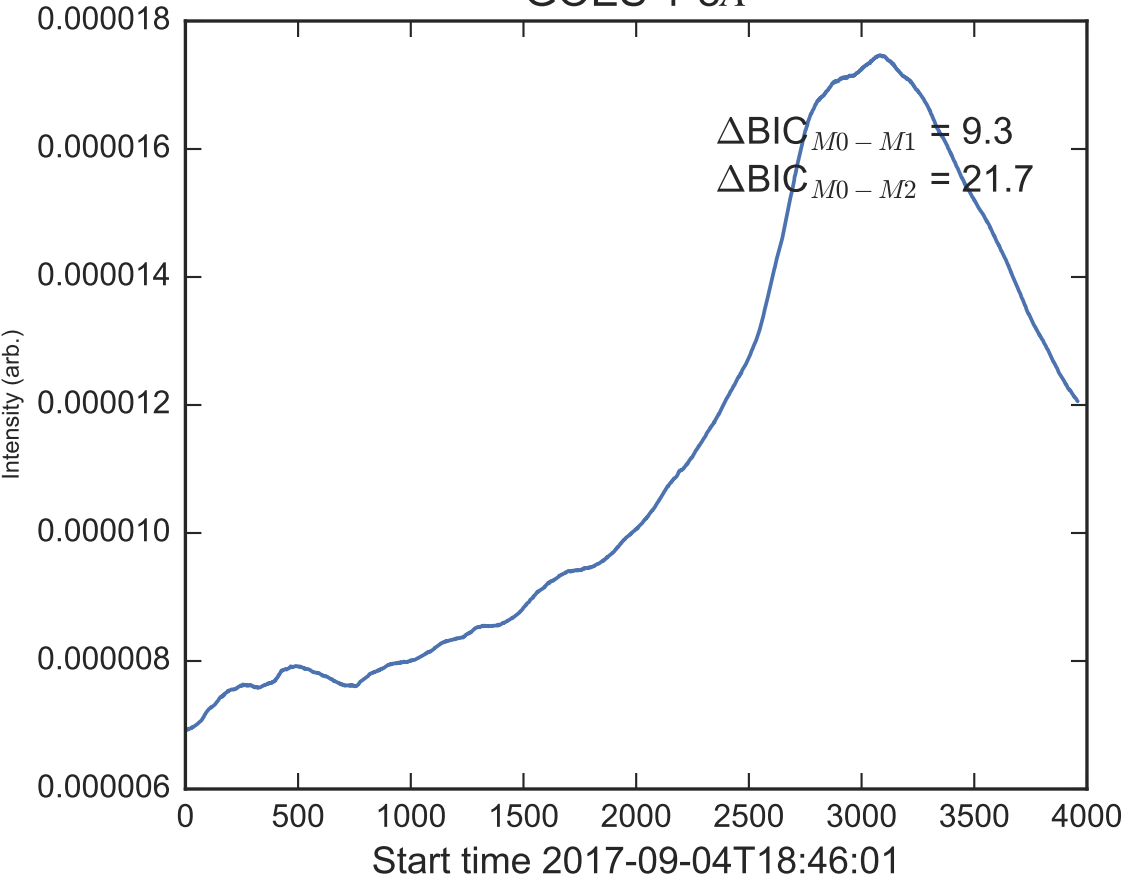

GOES 1-8Å

Power Spectral Density (PSD) - Model 0

Power Spectral Density (PSD) - Model 1

Power Spectral Density (PSD) - Model 2