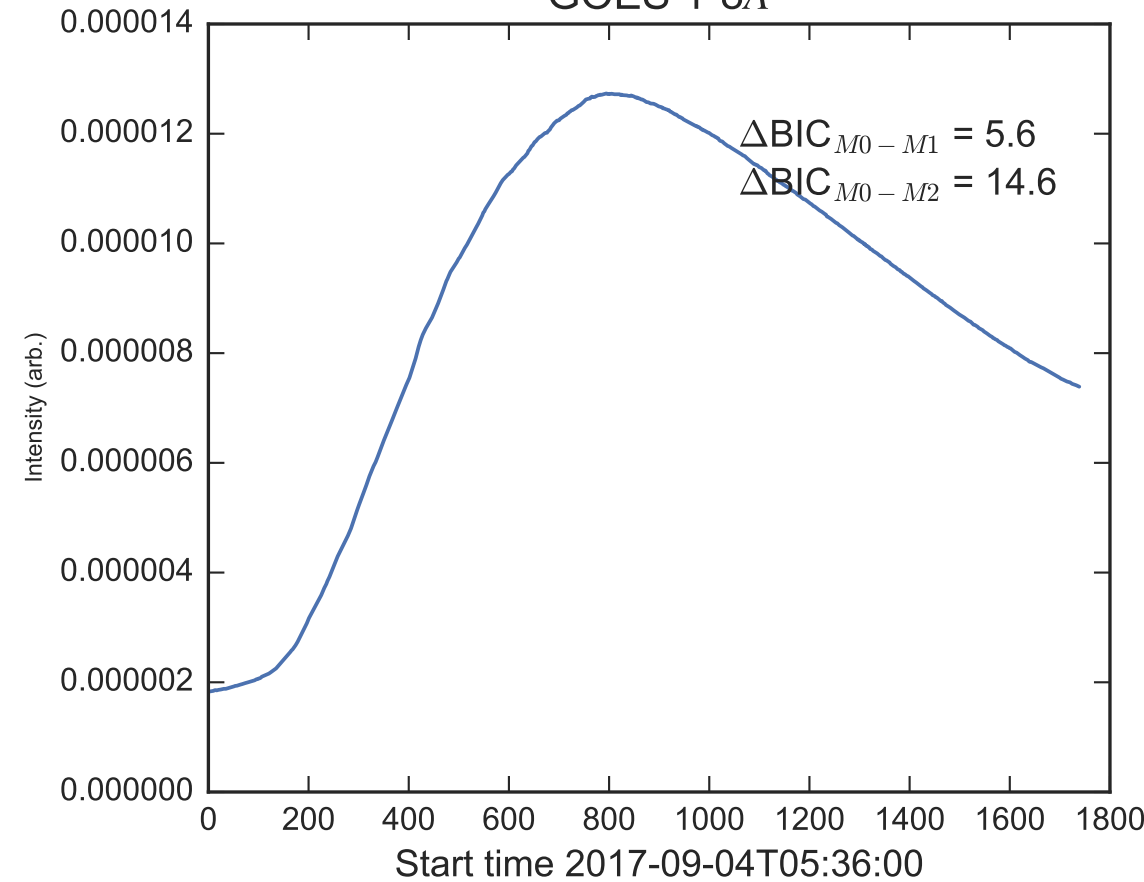

GOES 1-8Å

Power Spectral Density (PSD) - Model 0

Power Spectral Density (PSD) - Model 1

Power Spectral Density (PSD) - Model 2