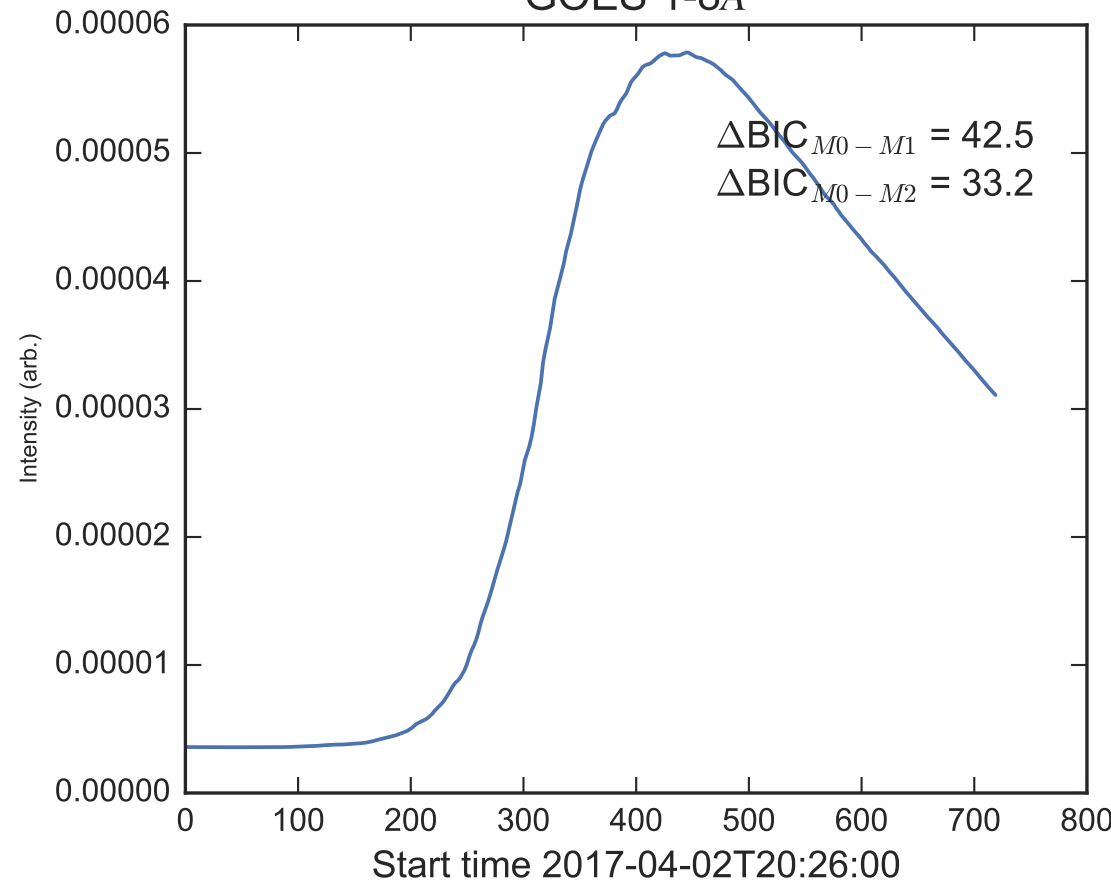

GOES 1-8Å

Power Spectral Density (PSD) - Model 0

Power Spectral Density (PSD) - Model 1

Power Spectral Density (PSD) - Model 2