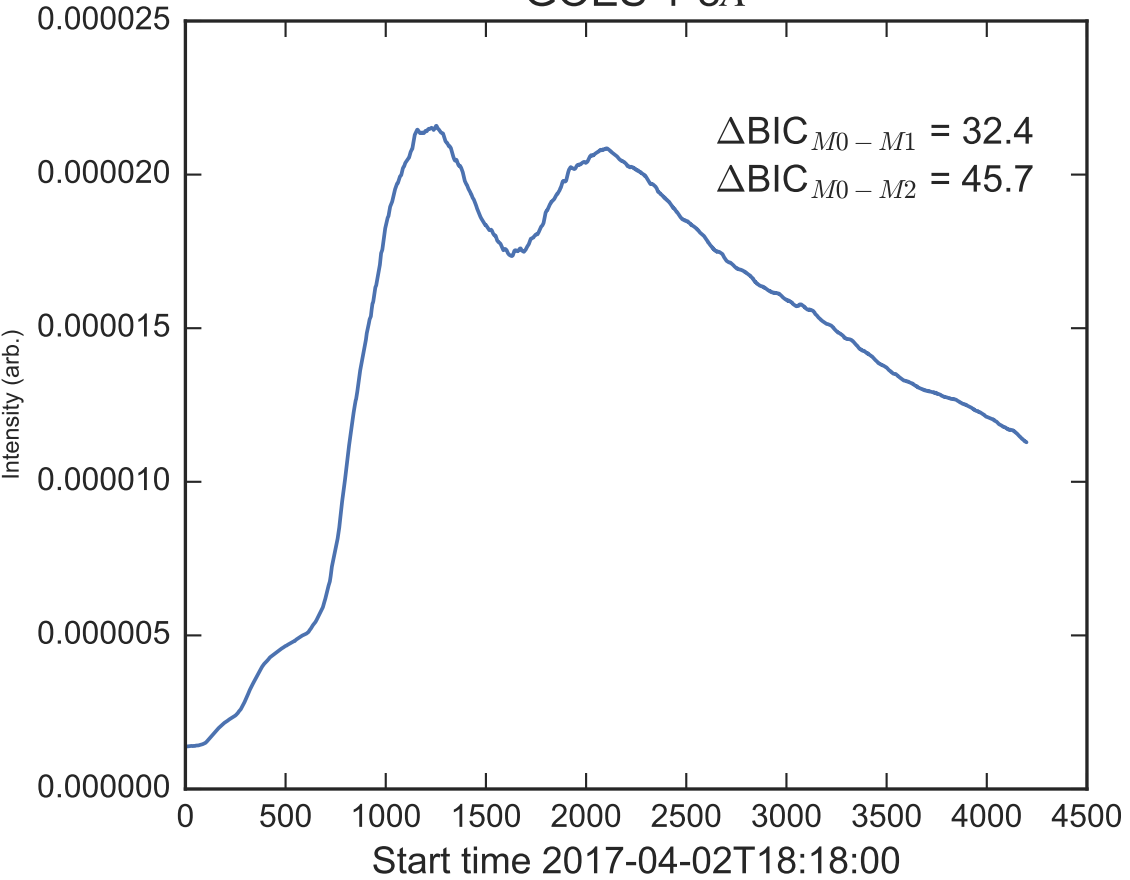

GOES 1-8Å

Power Spectral Density (PSD) - Model 0

Power Spectral Density (PSD) - Model 1

Power Spectral Density (PSD) - Model 2