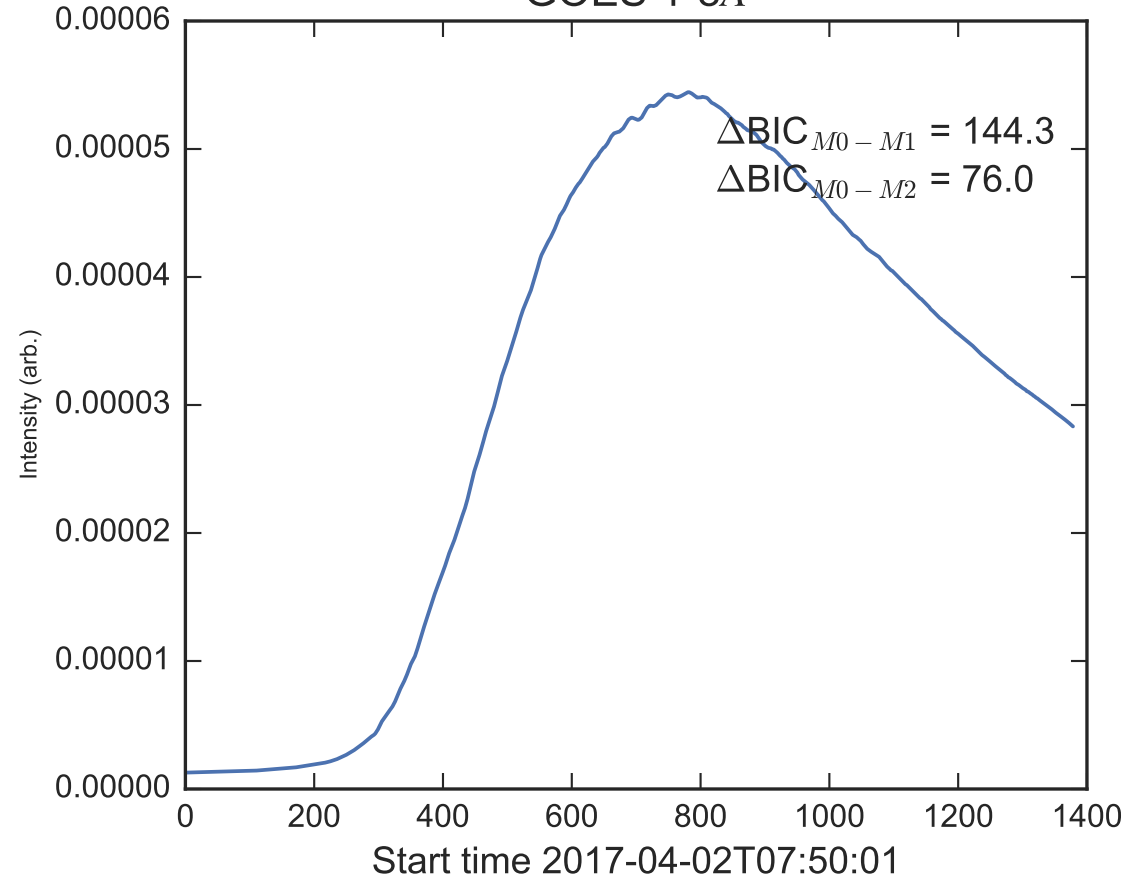

GOES 1-8Å

Power Spectral Density (PSD) - Model 0

Power Spectral Density (PSD) - Model 1

Power Spectral Density (PSD) - Model 2