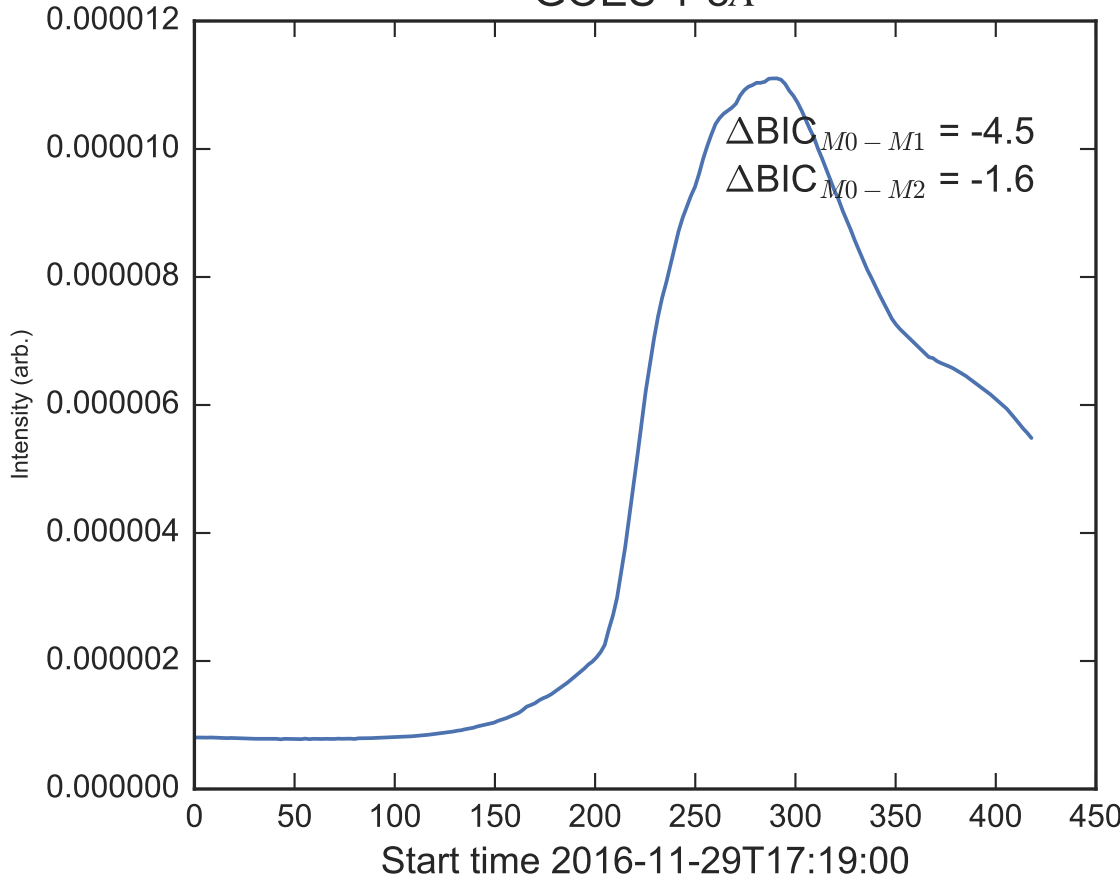

GOES 1-8Å

Power Spectral Density (PSD) - Model 0

Power Spectral Density (PSD) - Model 1

Power Spectral Density (PSD) - Model 2