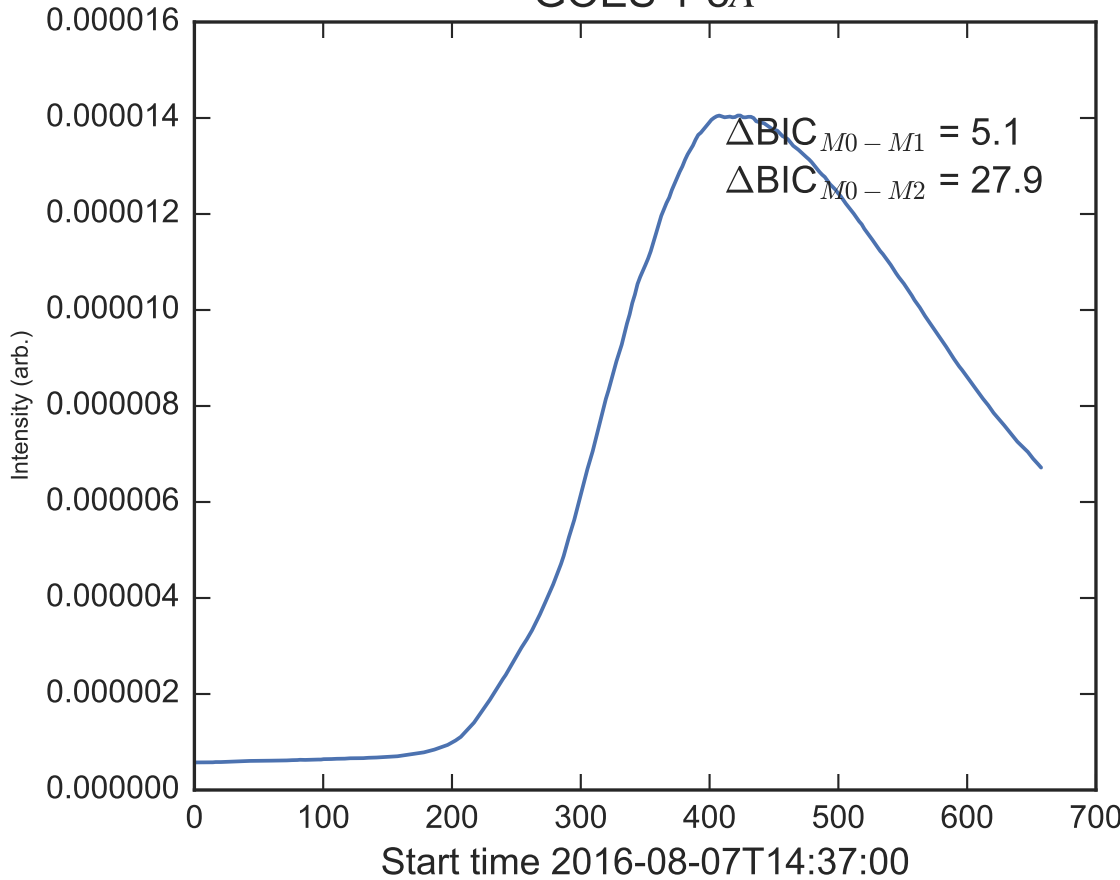

GOES 1-8Å

Power Spectral Density (PSD) - Model 0

Power Spectral Density (PSD) - Model 1

Power Spectral Density (PSD) - Model 2