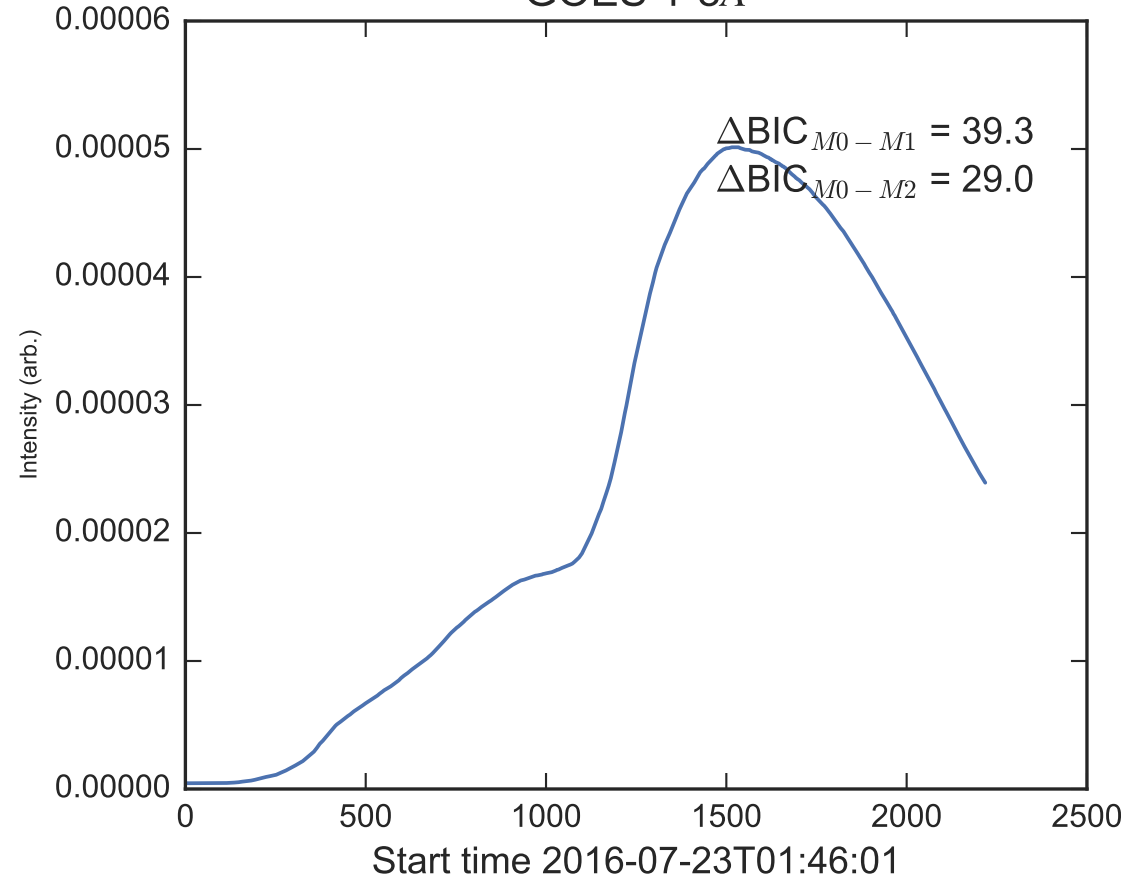

GOES 1-8Å

Power Spectral Density (PSD) - Model 0

Power Spectral Density (PSD) - Model 1

Power Spectral Density (PSD) - Model 2