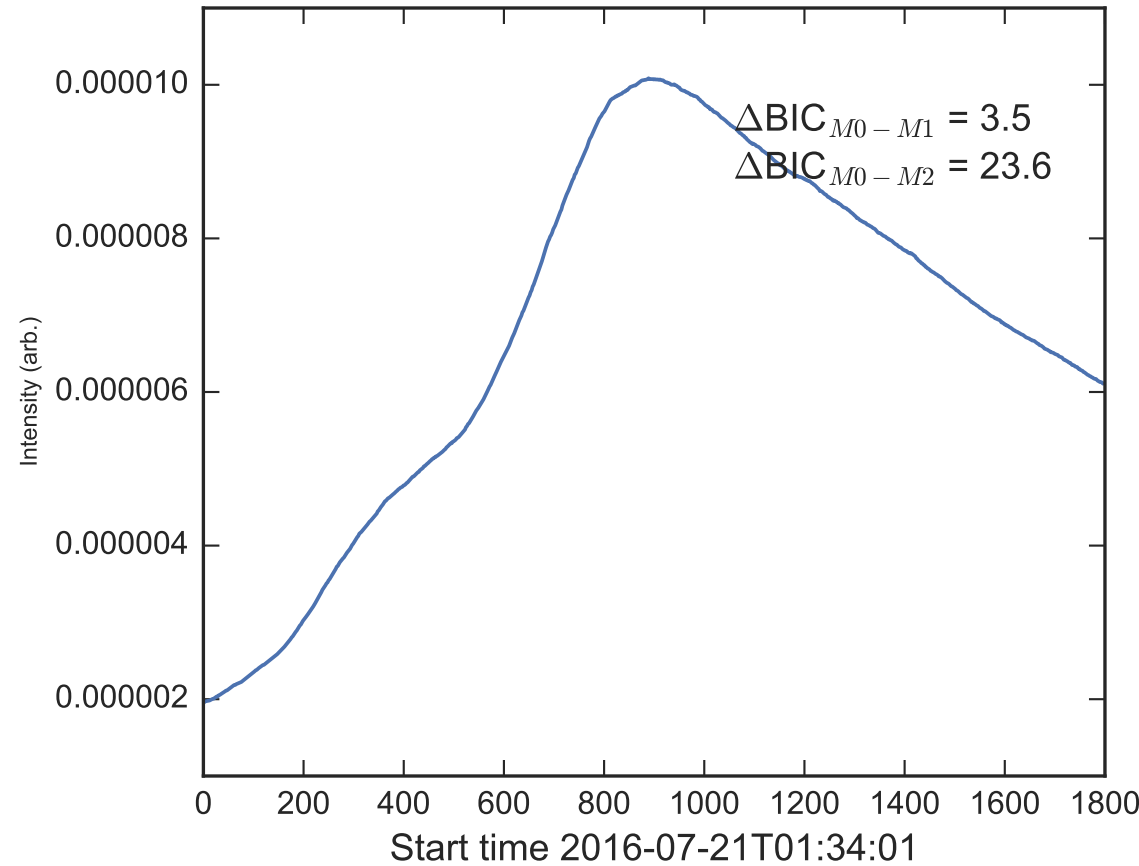

GOES 1-8Å

Power Spectral Density (PSD) - Model 0

Power Spectral Density (PSD) - Model 1

Power Spectral Density (PSD) - Model 2