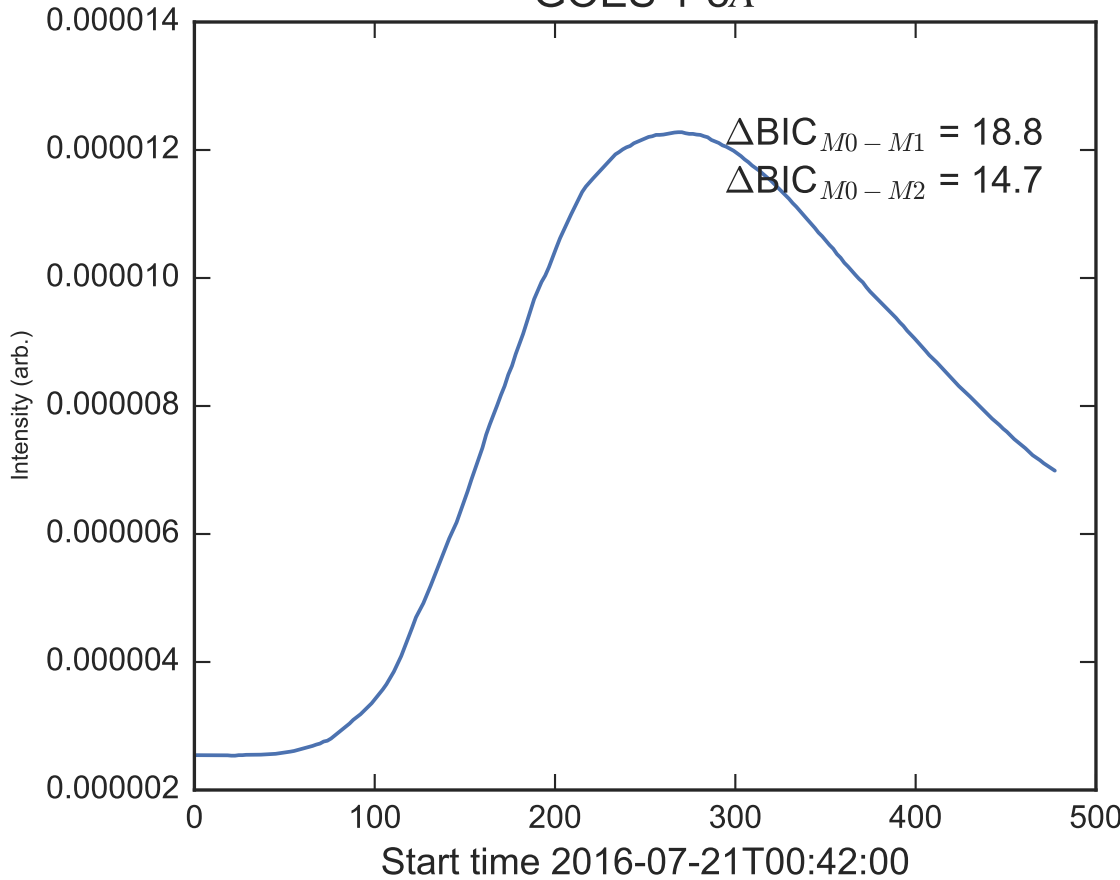

GOES 1-8Å

Power Spectral Density (PSD) - Model 0

Power Spectral Density (PSD) - Model 1

Power Spectral Density (PSD) - Model 2