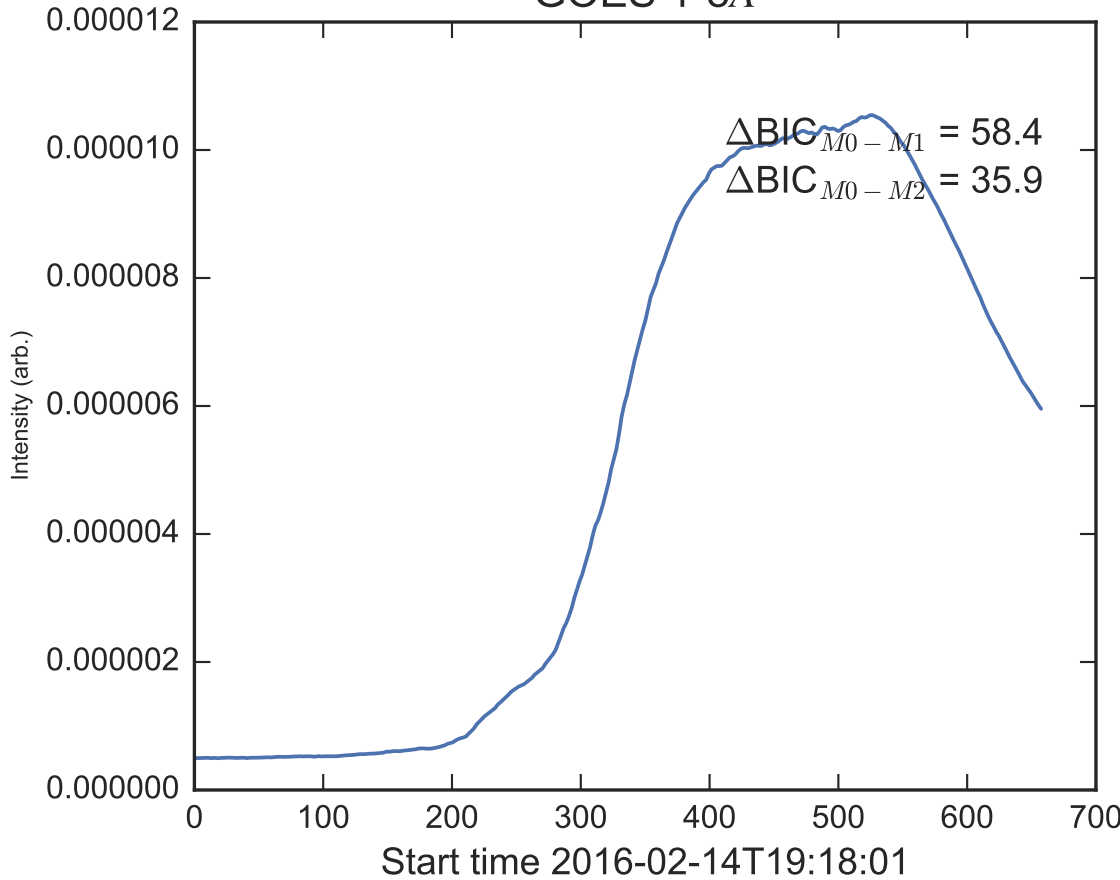

GOES 1-8Å

Power Spectral Density (PSD) - Model 0

Power Spectral Density (PSD) - Model 1

Power Spectral Density (PSD) - Model 2