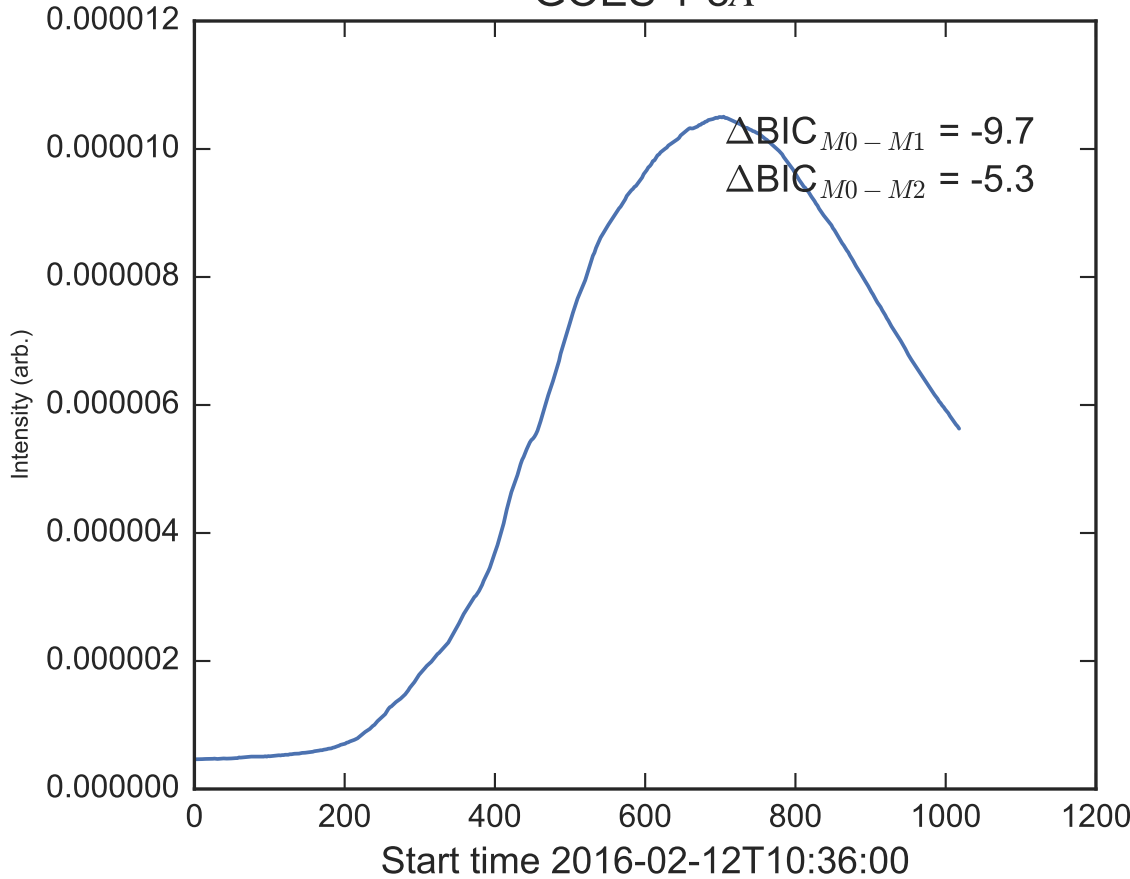

GOES 1-8Å

Power Spectral Density (PSD) - Model 0

Power Spectral Density (PSD) - Model 1

Power Spectral Density (PSD) - Model 2