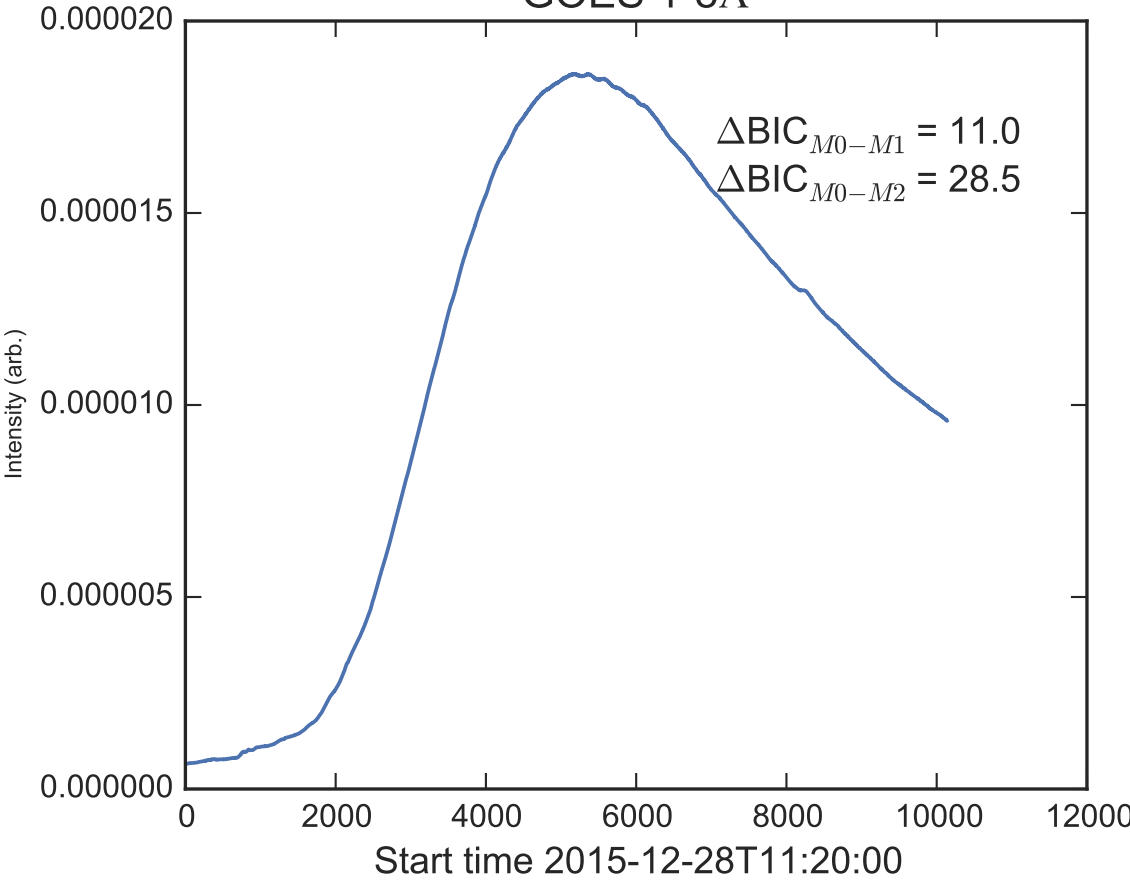

GOES 1-8Å

Power Spectral Density (PSD) - Model 0

Power Spectral Density (PSD) - Model 1

Power Spectral Density (PSD) - Model 2