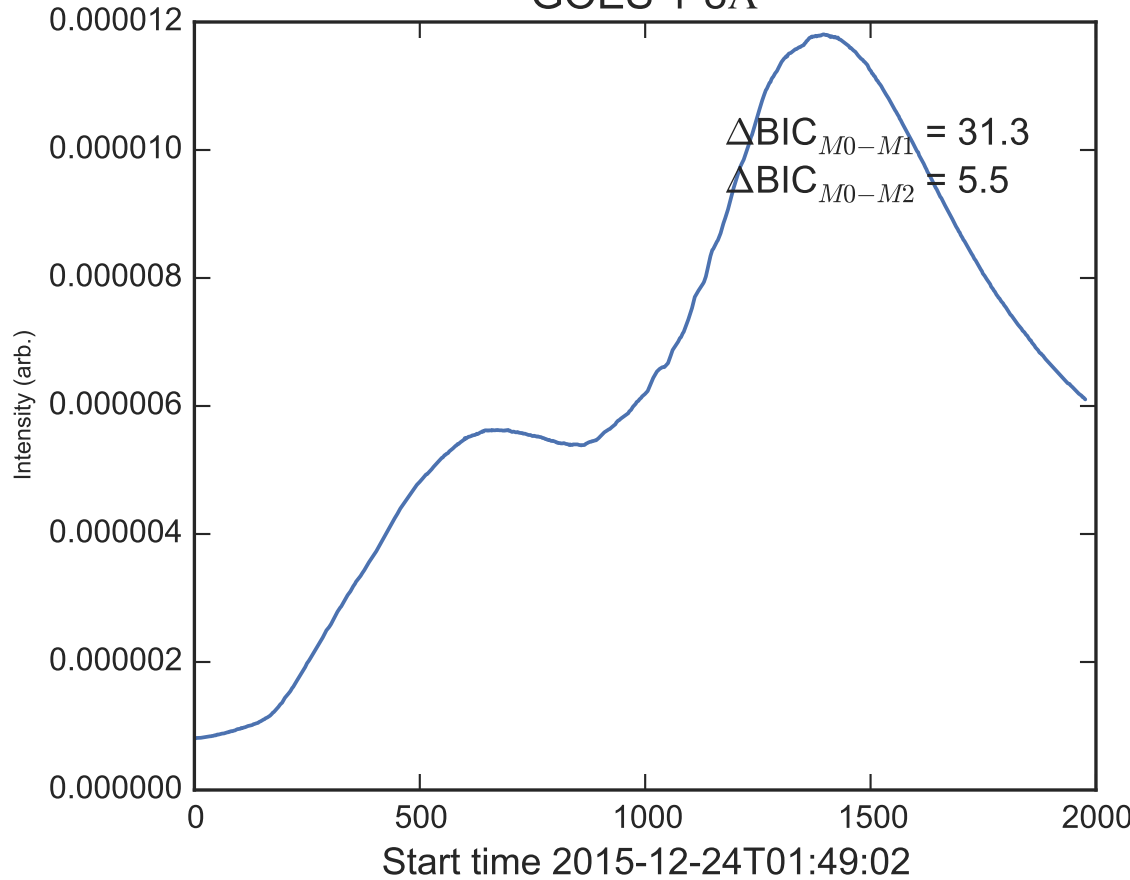

GOES 1-8Å

Power Spectral Density (PSD) - Model 0

Power Spectral Density (PSD) - Model 1

Power Spectral Density (PSD) - Model 2