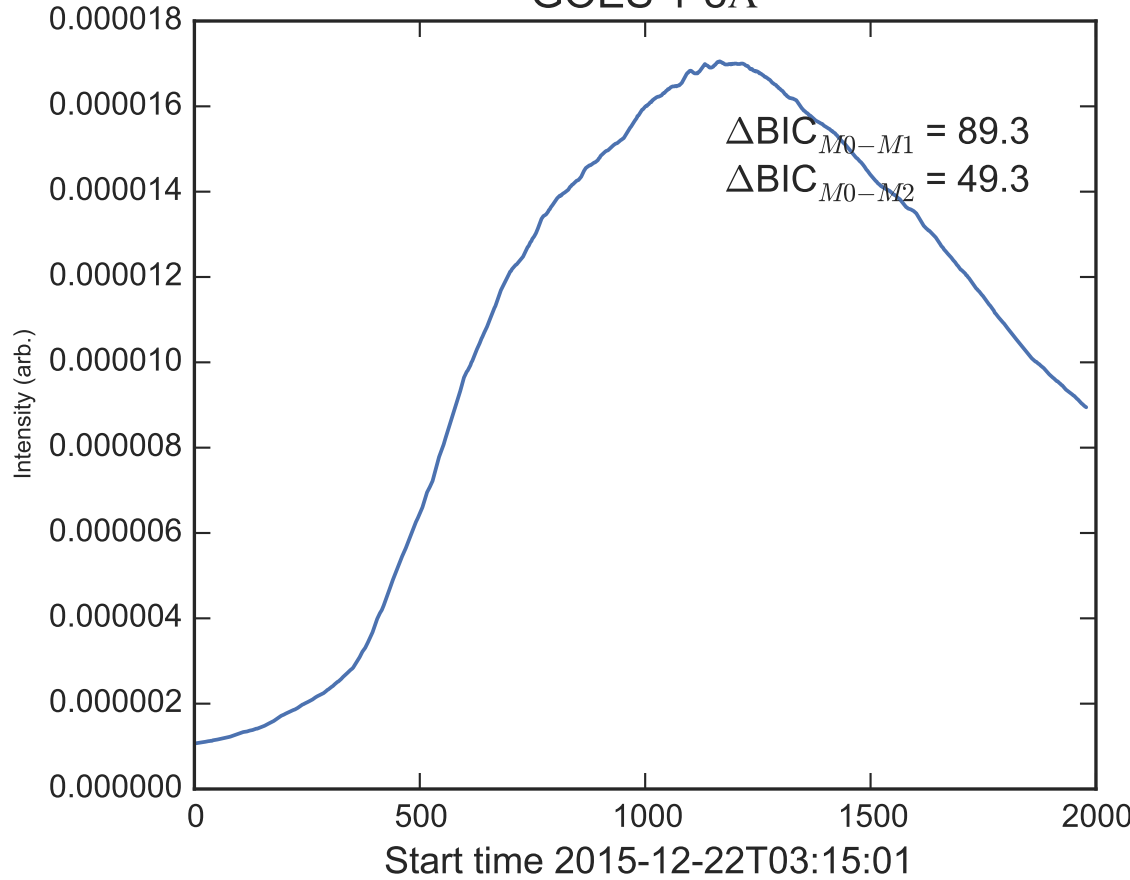

GOES 1-8Å

Power Spectral Density (PSD) - Model 0

Power Spectral Density (PSD) - Model 1

Power Spectral Density (PSD) - Model 2