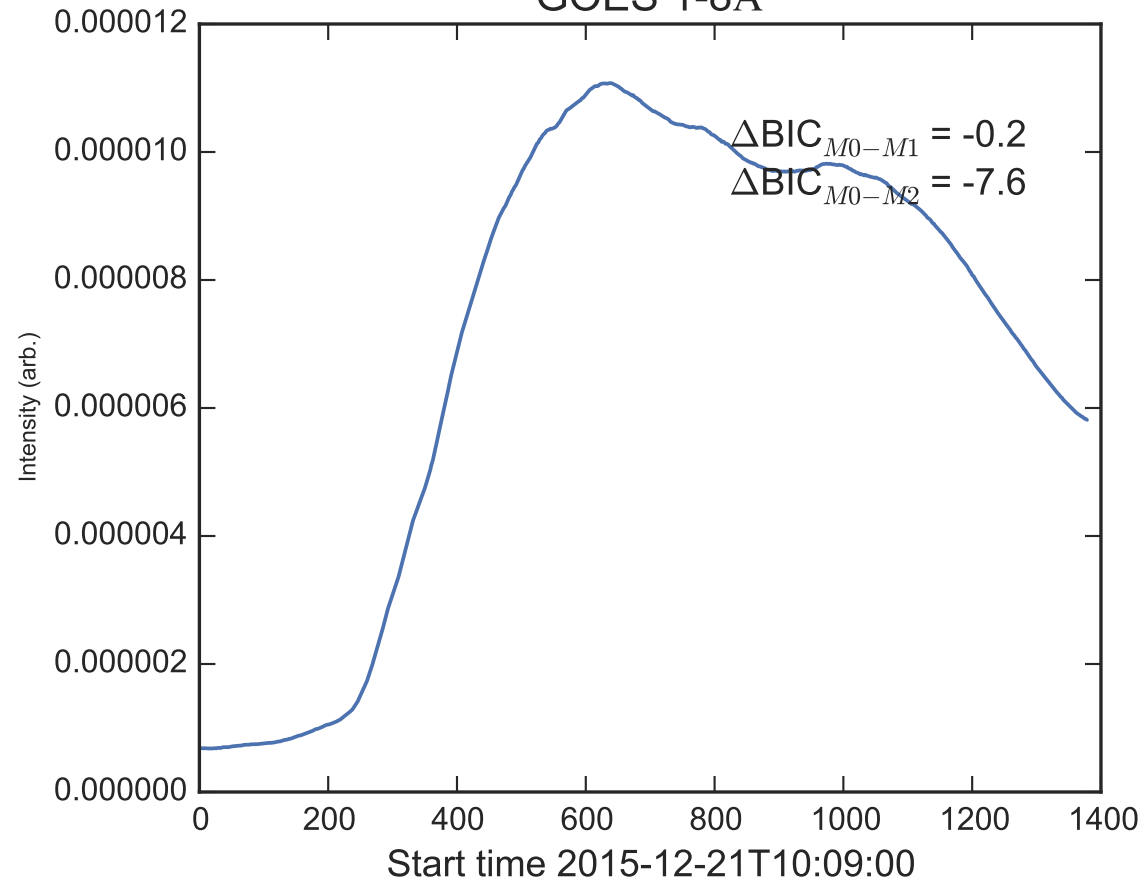

GOES 1-8Å

Power Spectral Density (PSD) - Model 0

Power Spectral Density (PSD) - Model 1

Power Spectral Density (PSD) - Model 2