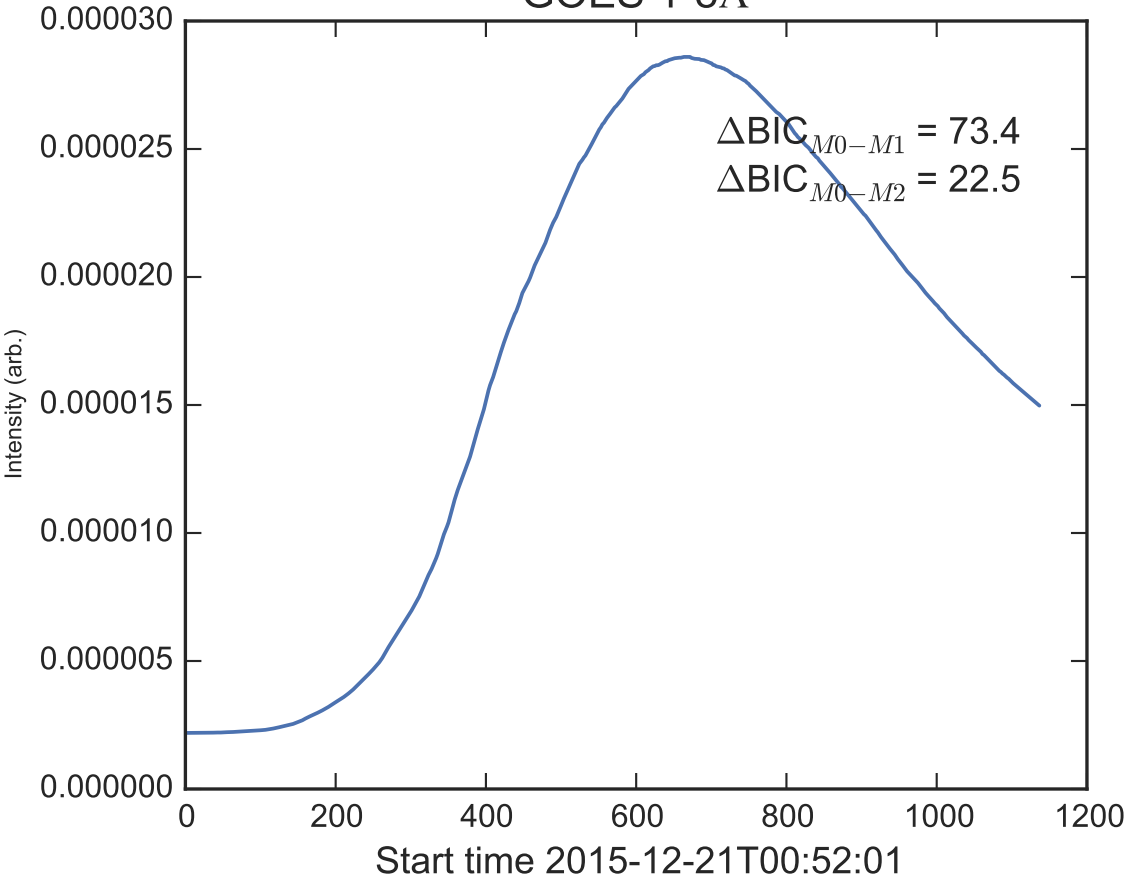

GOES 1-8Å

Power Spectral Density (PSD) - Model 0

Power Spectral Density (PSD) - Model 1

Power Spectral Density (PSD) - Model 2