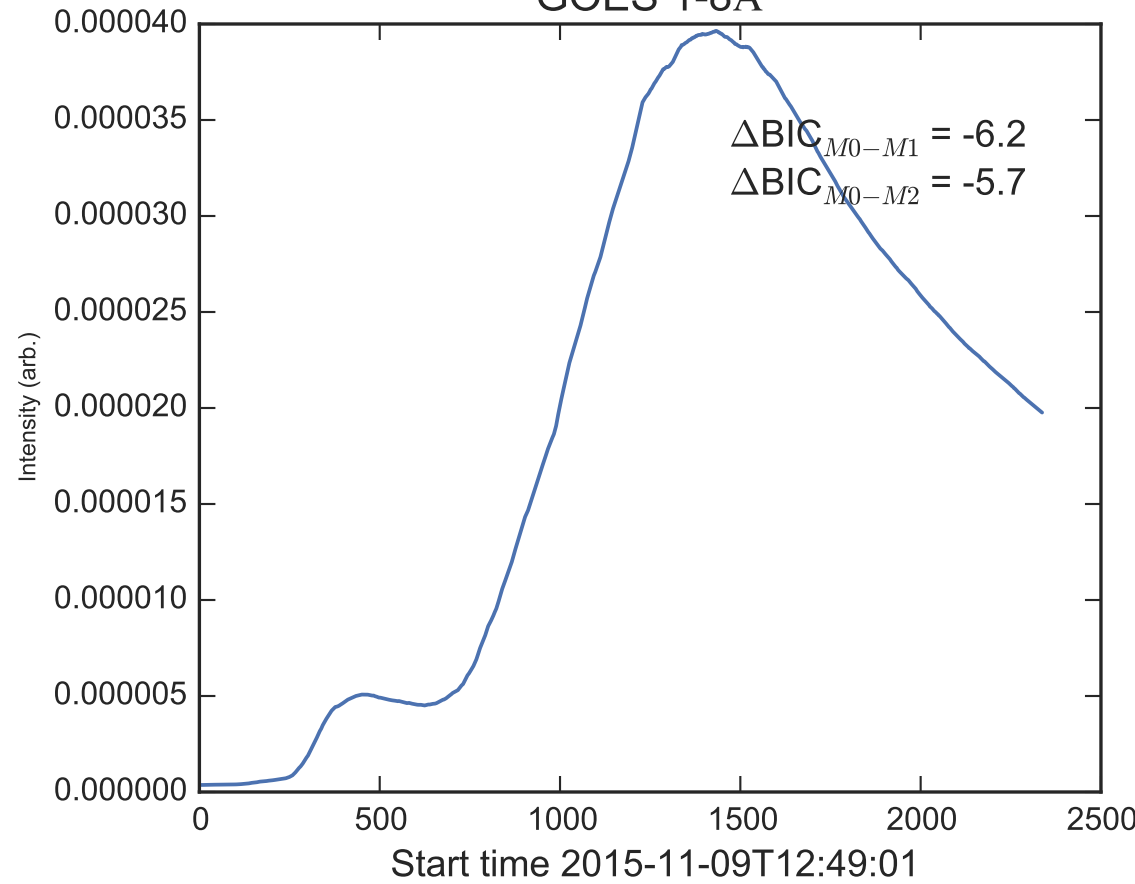

GOES 1-8Å

Power Spectral Density (PSD) - Model 0

Power Spectral Density (PSD) - Model 1

Power Spectral Density (PSD) - Model 2