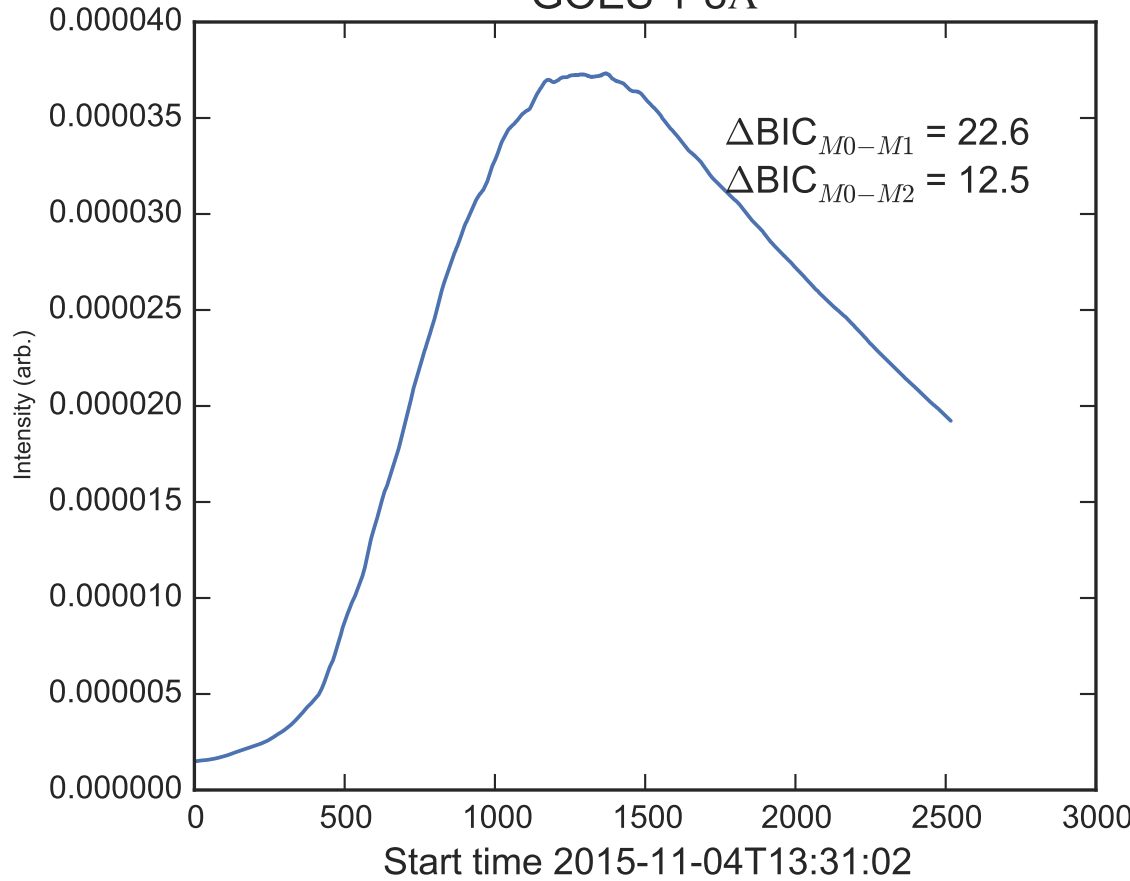

GOES 1-8Å

Power Spectral Density (PSD) - Model 0

Power Spectral Density (PSD) - Model 1

Power Spectral Density (PSD) - Model 2