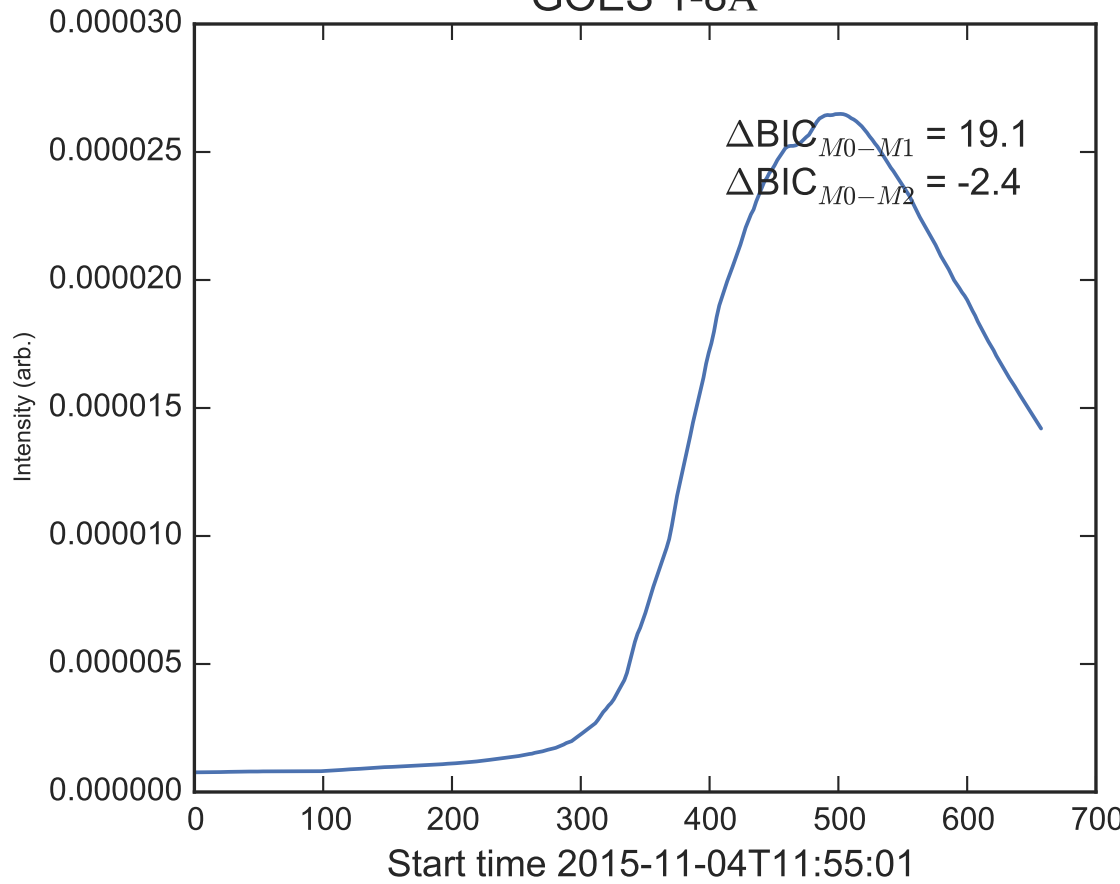

GOES 1-8Å

Power Spectral Density (PSD) - Model 0

Power Spectral Density (PSD) - Model 1

Power Spectral Density (PSD) - Model 2