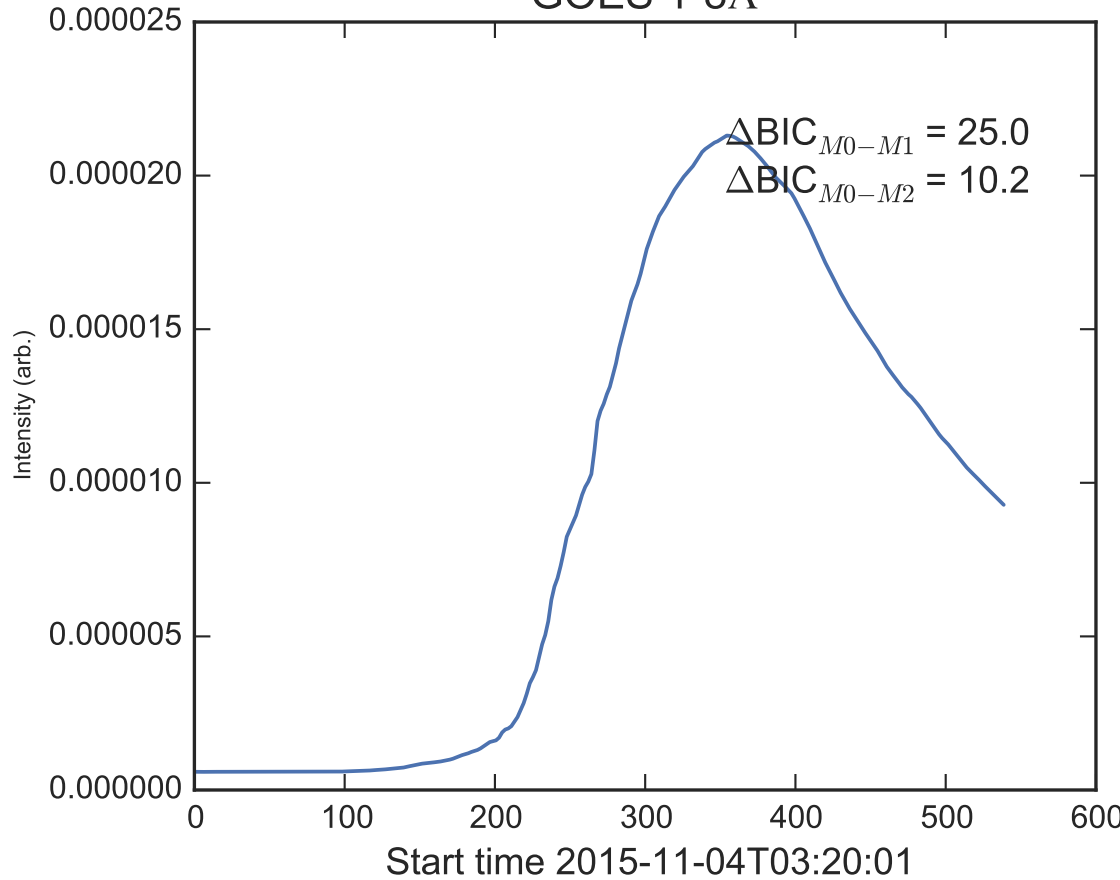

GOES 1-8Å

Power Spectral Density (PSD) - Model 0

Power Spectral Density (PSD) - Model 1

Power Spectral Density (PSD) - Model 2