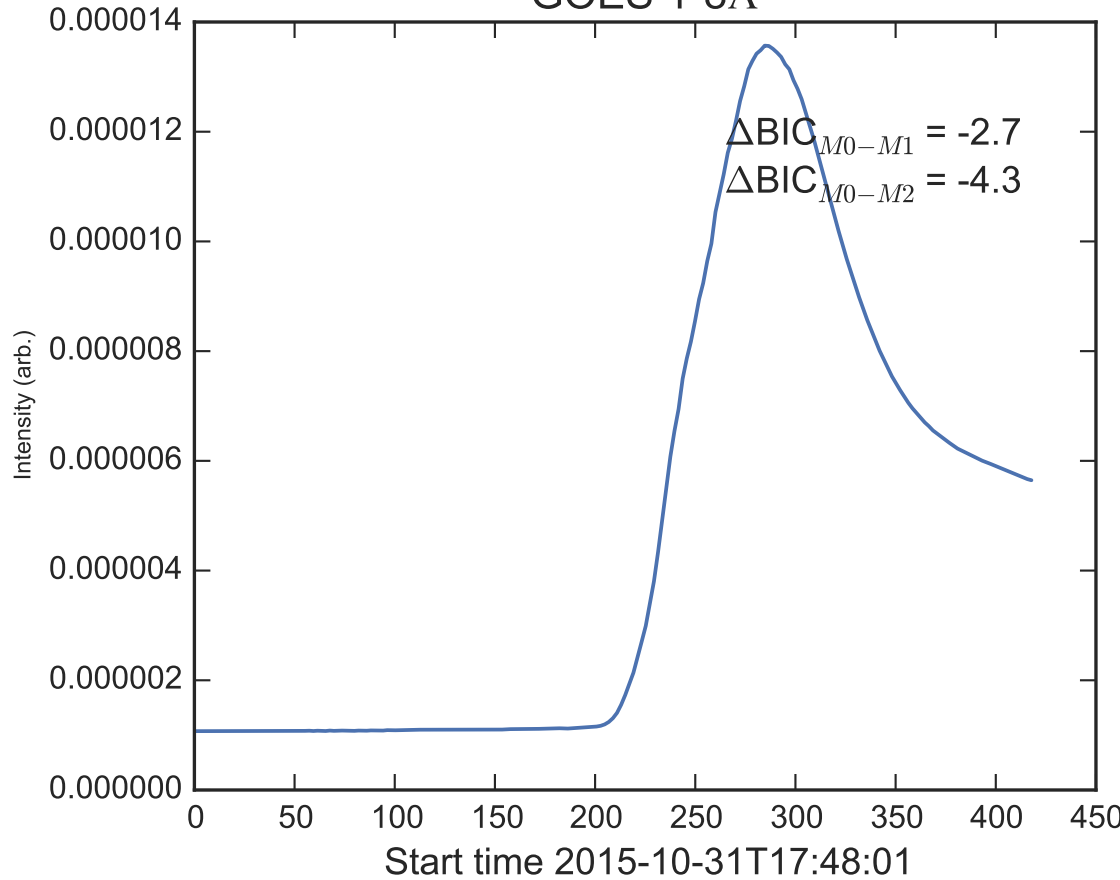

GOES 1-8Å

Power Spectral Density (PSD) - Model 0

Power Spectral Density (PSD) - Model 1

Power Spectral Density (PSD) - Model 2