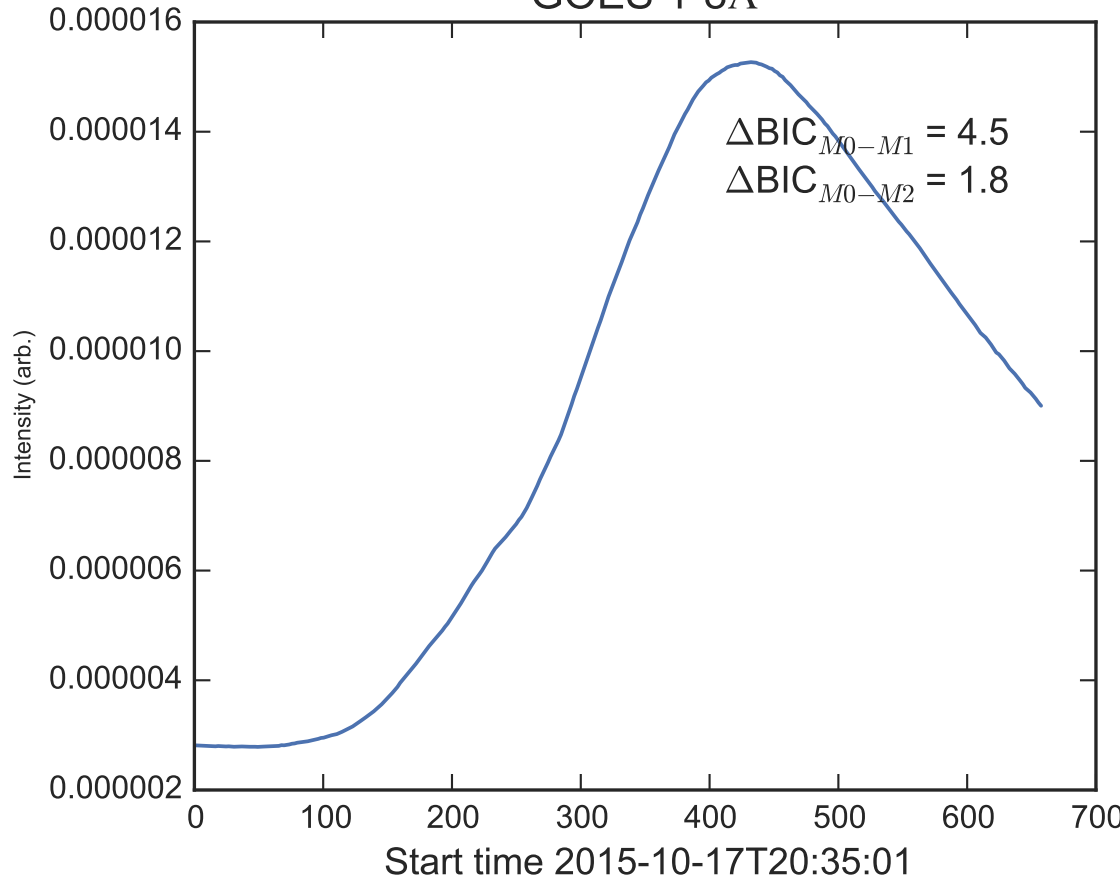

GOES 1-8Å

Power Spectral Density (PSD) - Model 0

Power Spectral Density (PSD) - Model 1

Power Spectral Density (PSD) - Model 2