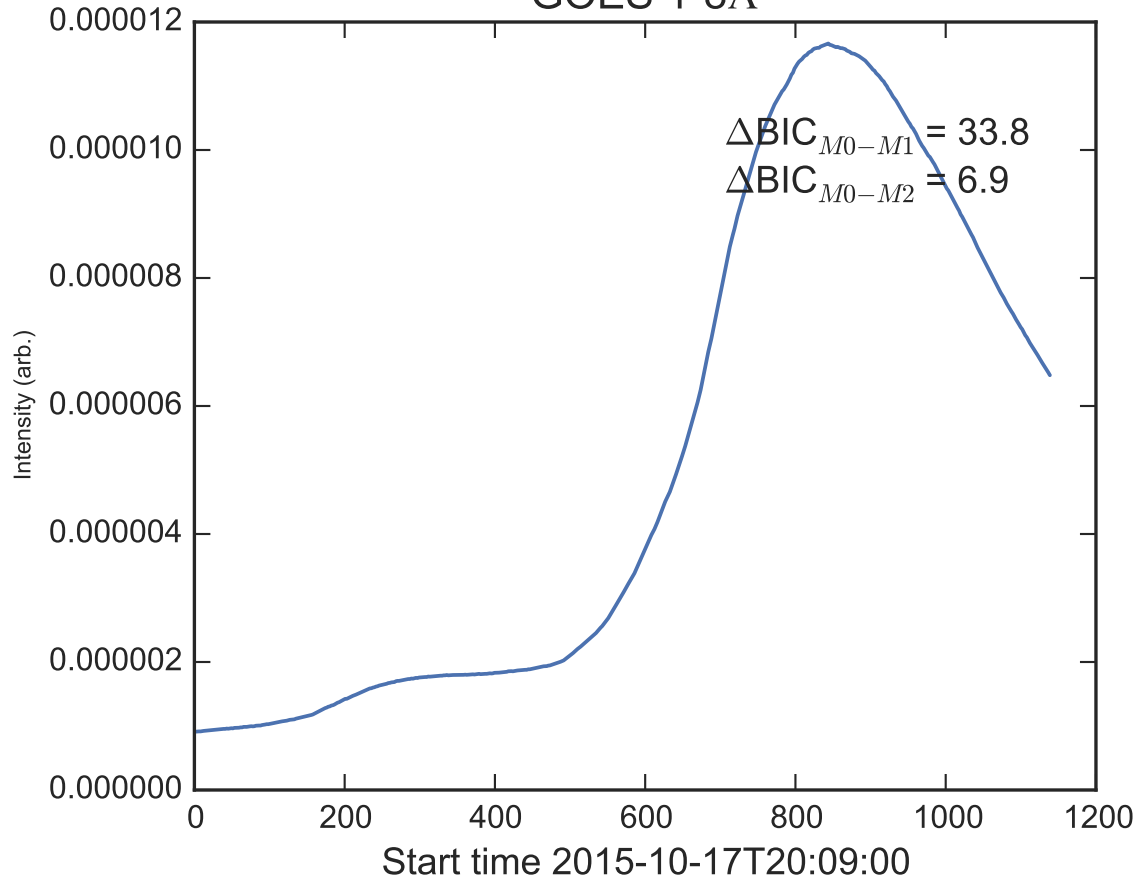

GOES 1-8Å

Power Spectral Density (PSD) - Model 0

Power Spectral Density (PSD) - Model 1

Power Spectral Density (PSD) - Model 2