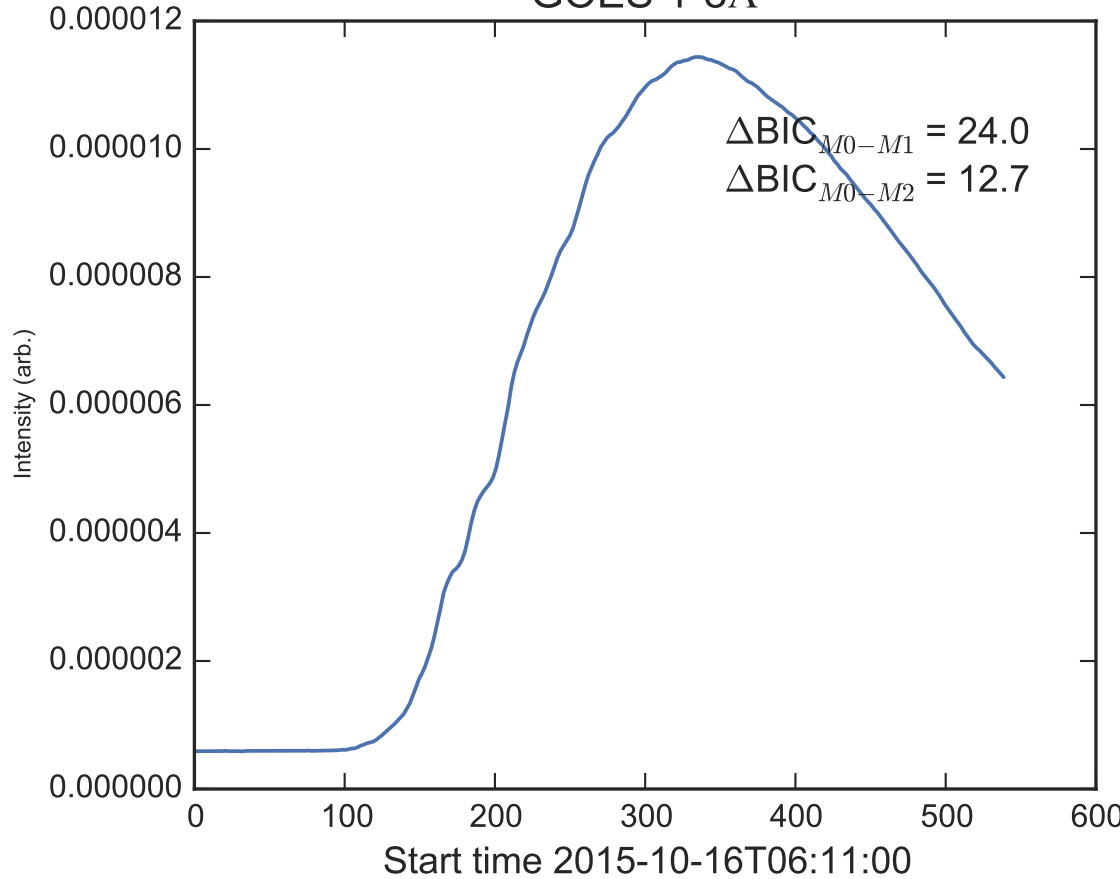

GOES 1-8Å

Power Spectral Density (PSD) - Model 0

Power Spectral Density (PSD) - Model 1

Power Spectral Density (PSD) - Model 2