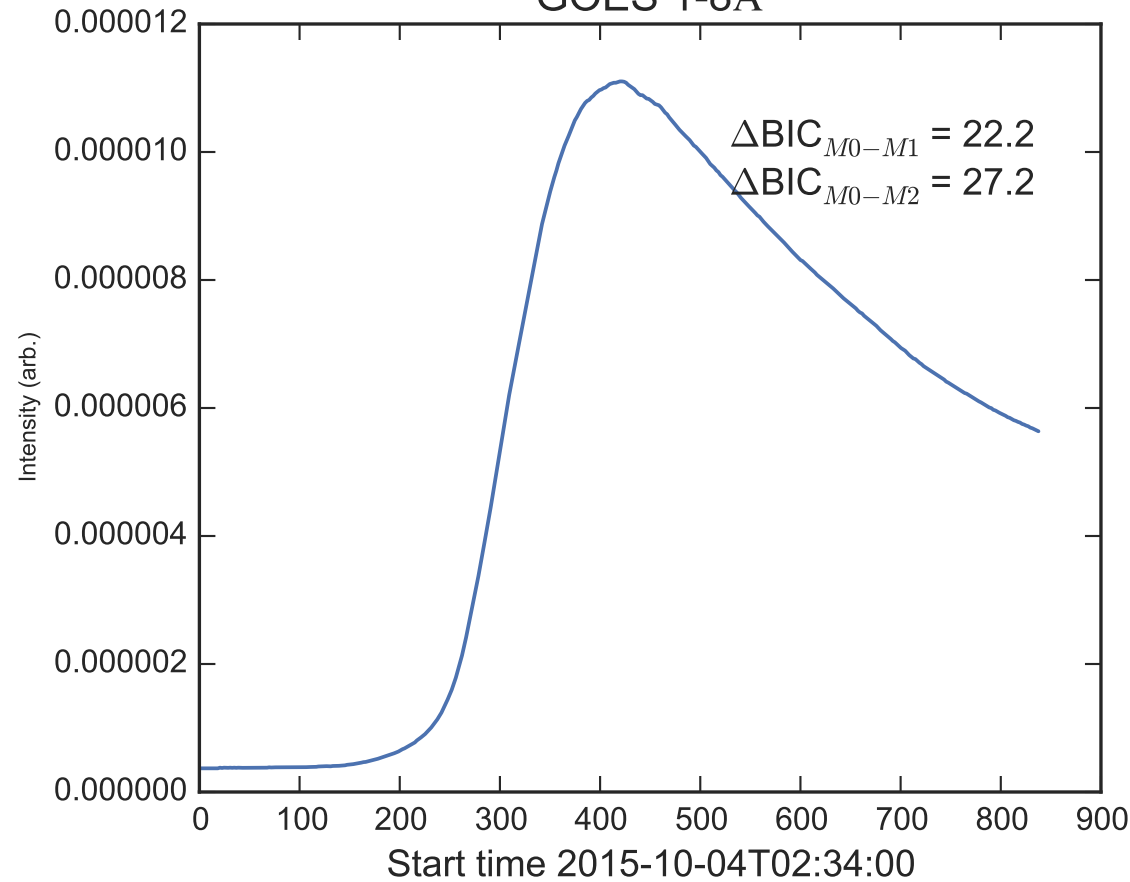

GOES 1-8Å

Power Spectral Density (PSD) - Model 0

Power Spectral Density (PSD) - Model 1

Power Spectral Density (PSD) - Model 2