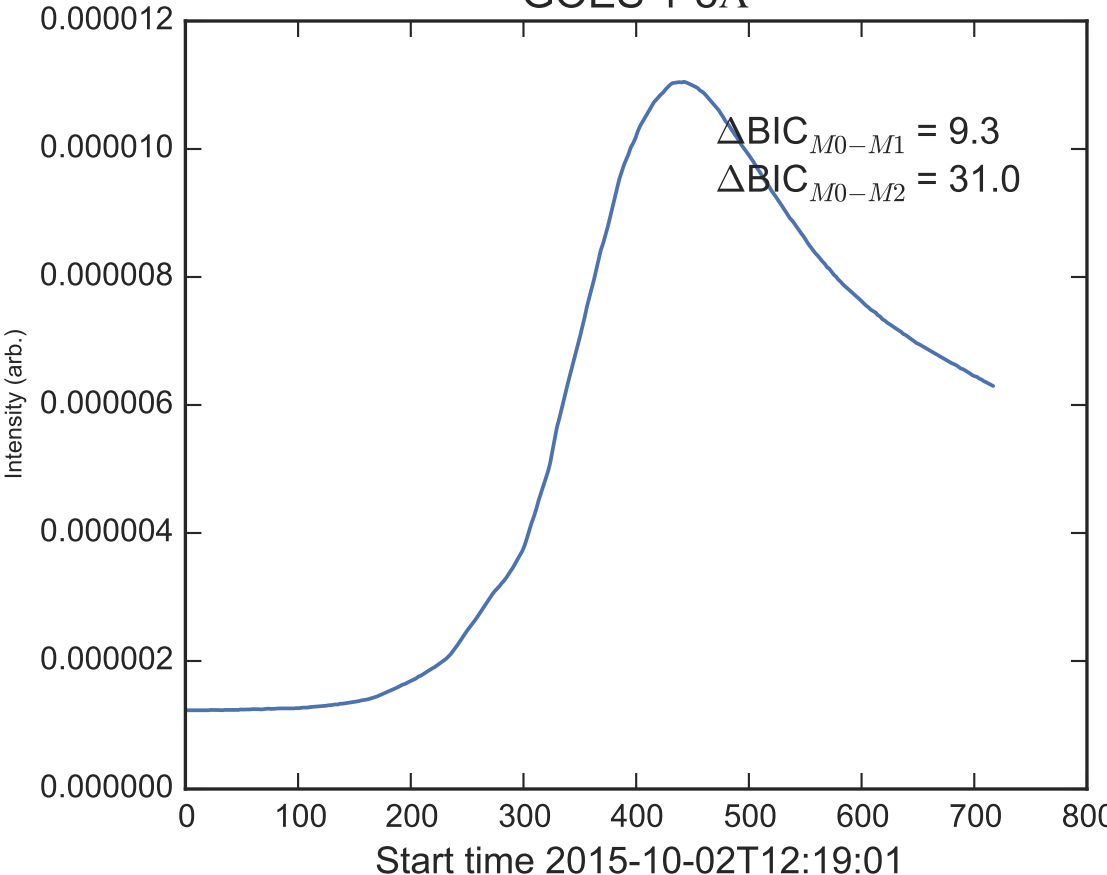

GOES 1-8Å

Power Spectral Density (PSD) - Model 0

Power Spectral Density (PSD) - Model 1

Power Spectral Density (PSD) - Model 2