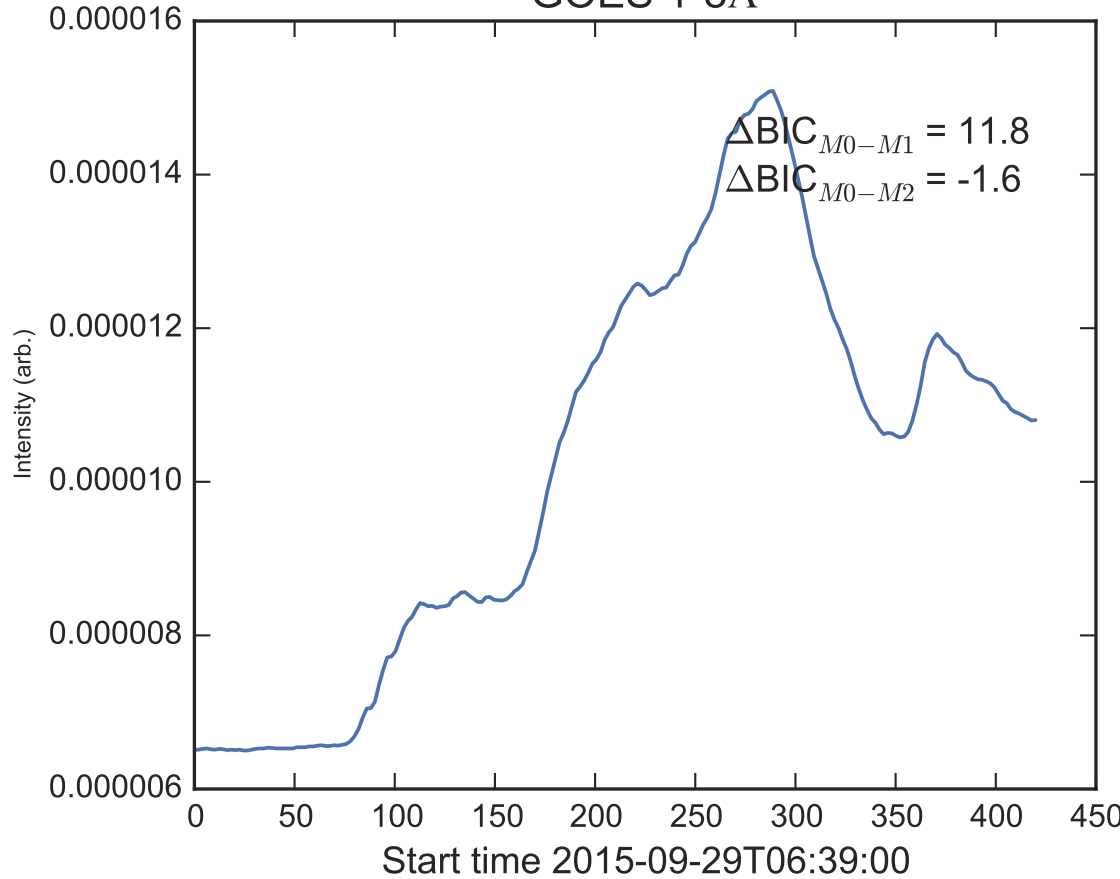

GOES 1-8Å

Power Spectral Density (PSD) - Model 0

Power Spectral Density (PSD) - Model 1

Power Spectral Density (PSD) - Model 2