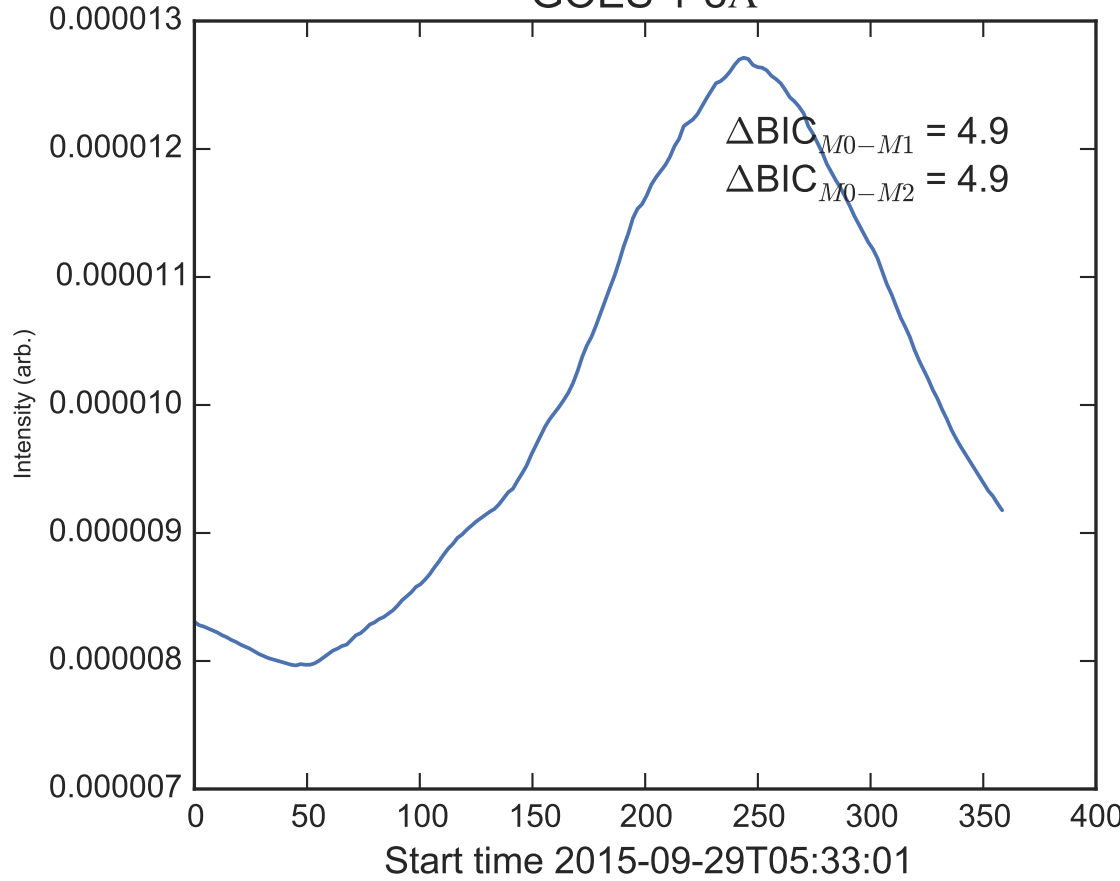

GOES 1-8Å

Power Spectral Density (PSD) - Model 0

Power Spectral Density (PSD) - Model 1

Power Spectral Density (PSD) - Model 2