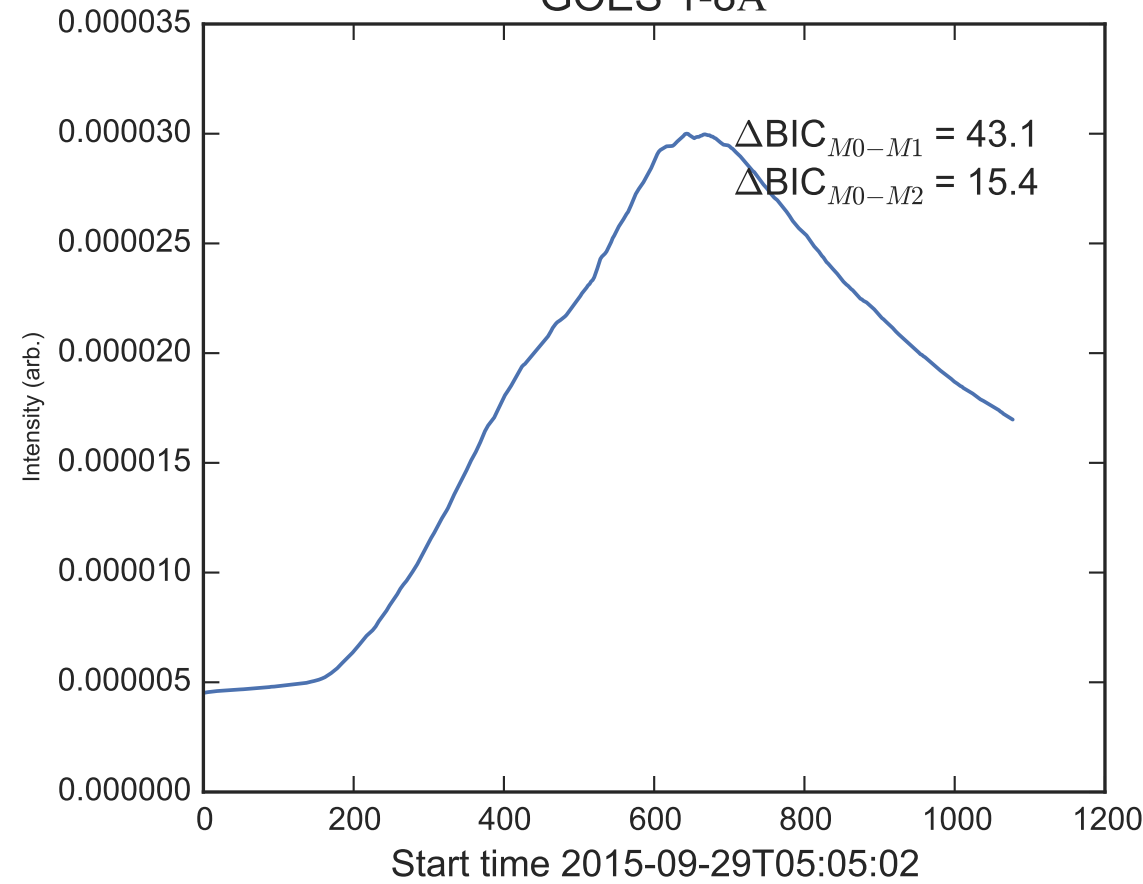

GOES 1-8Å

Power Spectral Density (PSD) - Model 0

Power Spectral Density (PSD) - Model 1

Power Spectral Density (PSD) - Model 2