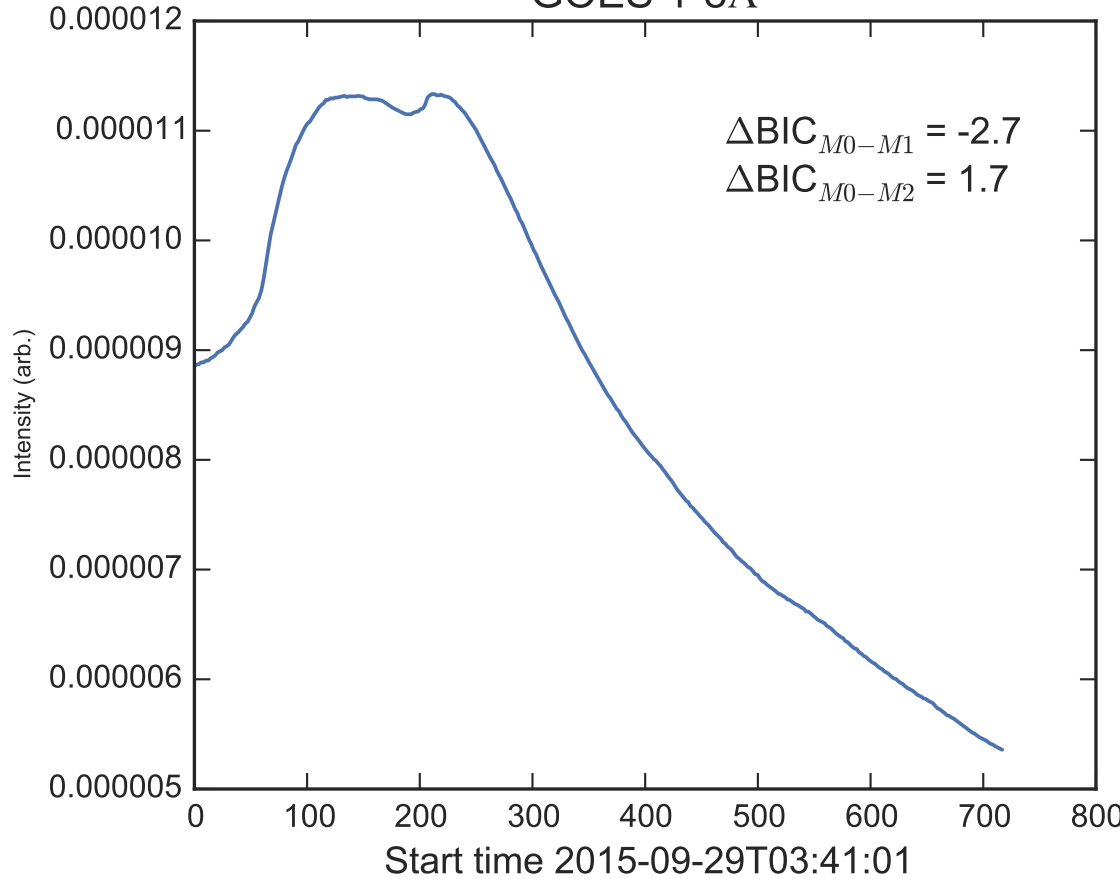

GOES 1-8Å

Power Spectral Density (PSD) - Model 0

Power Spectral Density (PSD) - Model 1

Power Spectral Density (PSD) - Model 2