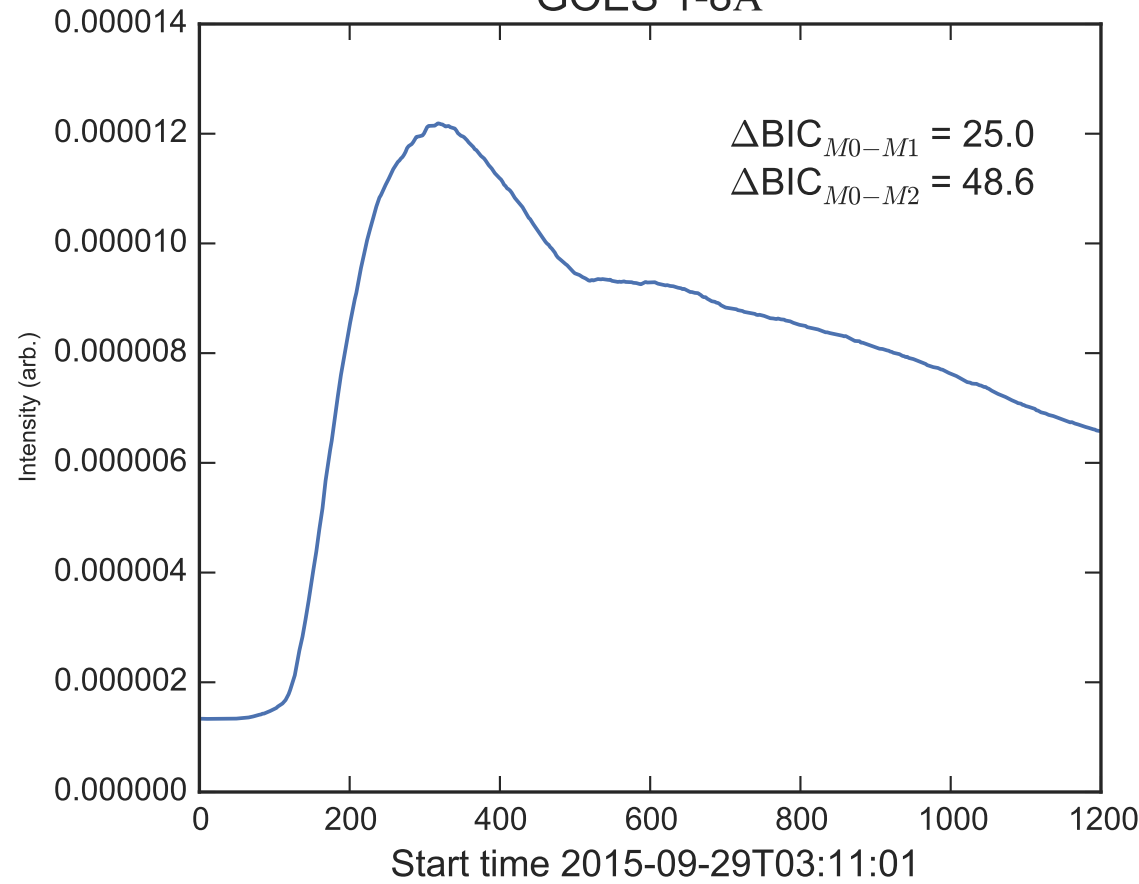

GOES 1-8Å

Power Spectral Density (PSD) - Model 0

Power Spectral Density (PSD) - Model 1

Power Spectral Density (PSD) - Model 2