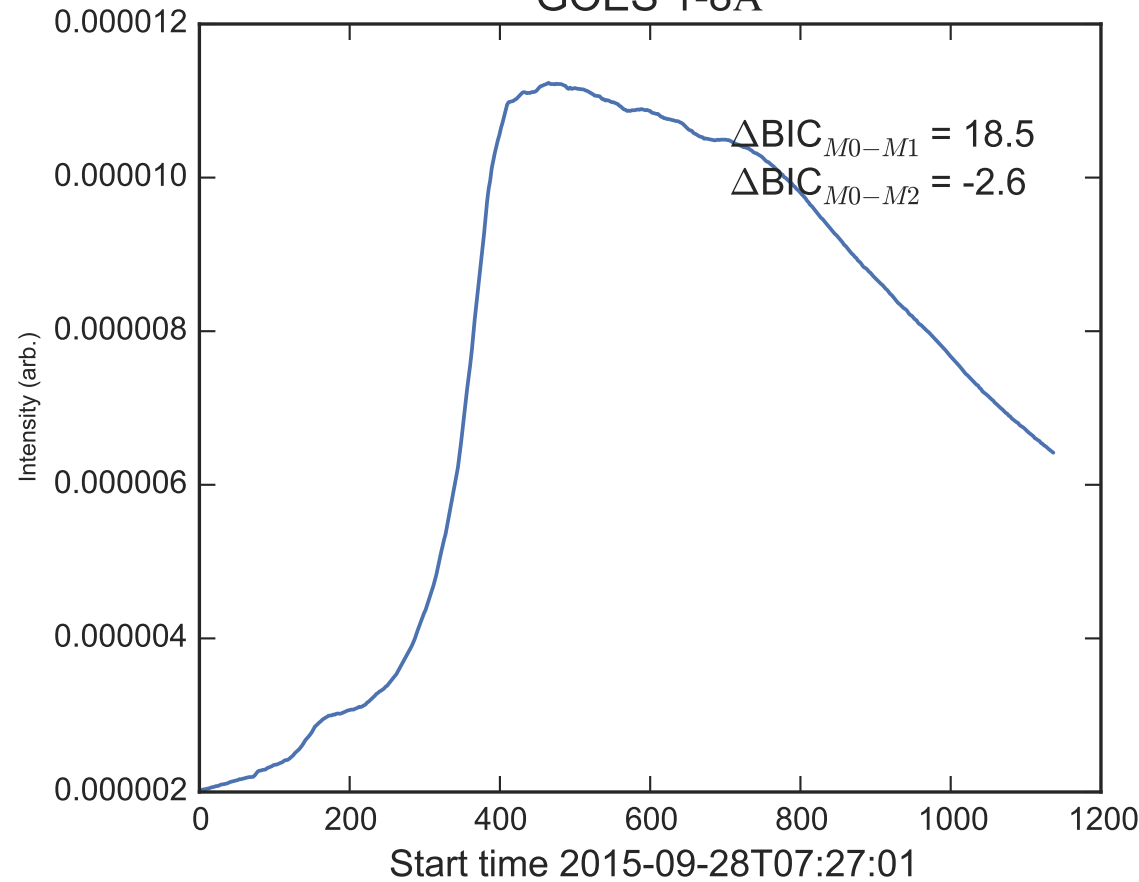

GOES 1-8Å

Power Spectral Density (PSD) - Model 0

Power Spectral Density (PSD) - Model 1

Power Spectral Density (PSD) - Model 2