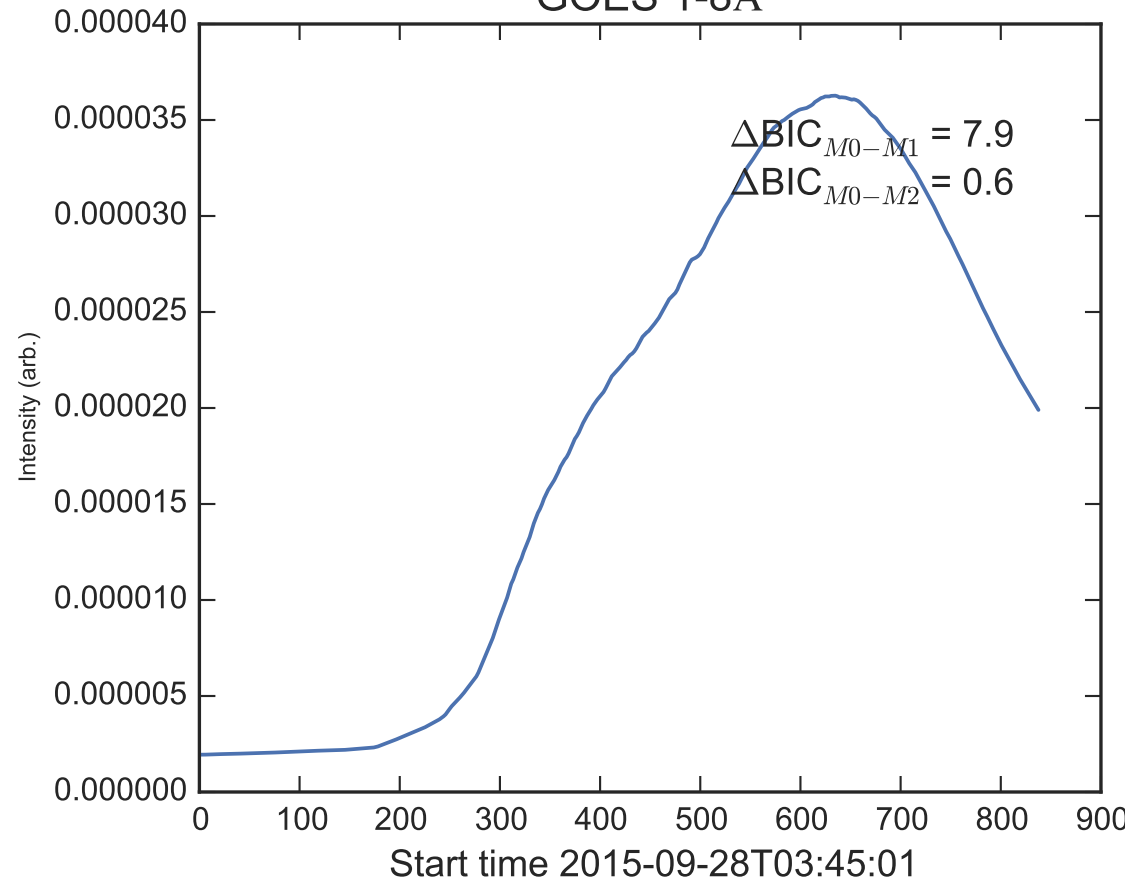

GOES 1-8Å

Power Spectral Density (PSD) - Model 0

Power Spectral Density (PSD) - Model 1

Power Spectral Density (PSD) - Model 2