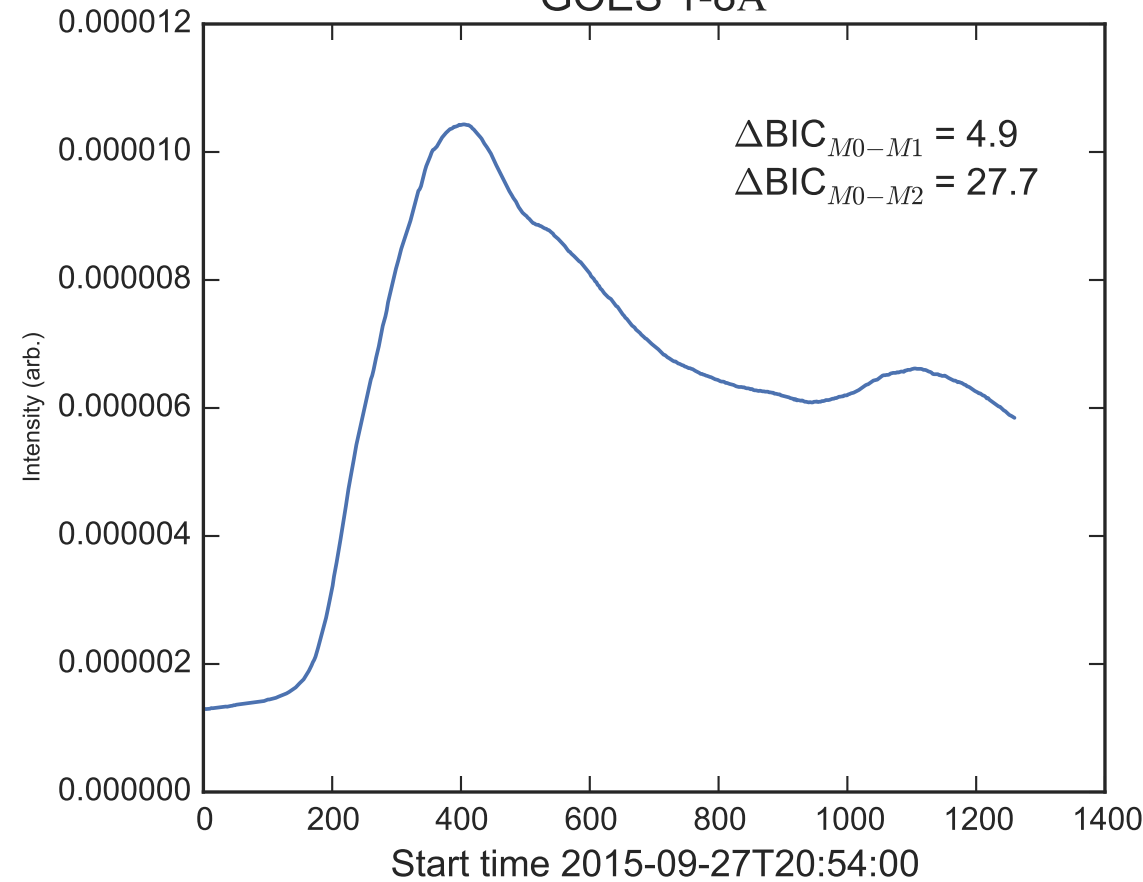

GOES 1-8Å

Power Spectral Density (PSD) - Model 0

Power Spectral Density (PSD) - Model 1

Power Spectral Density (PSD) - Model 2