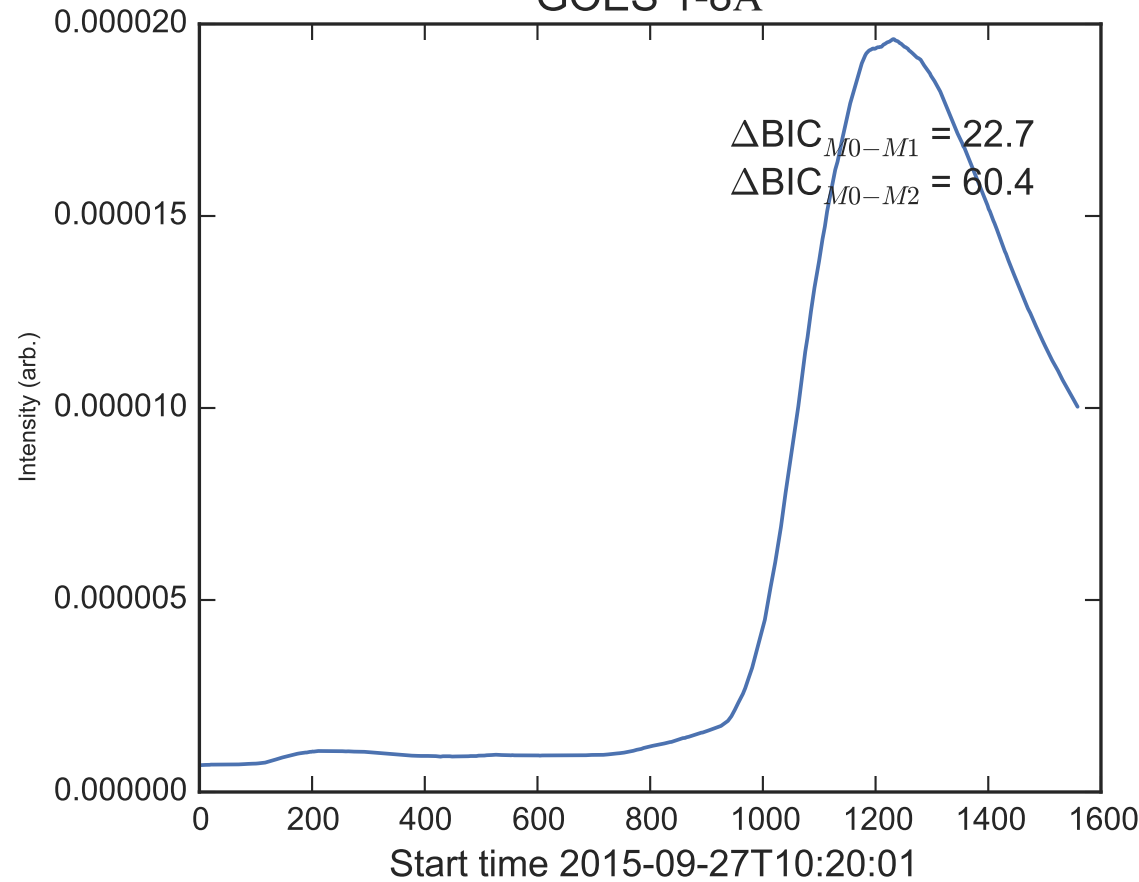

GOES 1-8Å

Power Spectral Density (PSD) - Model 0

Power Spectral Density (PSD) - Model 1

Power Spectral Density (PSD) - Model 2