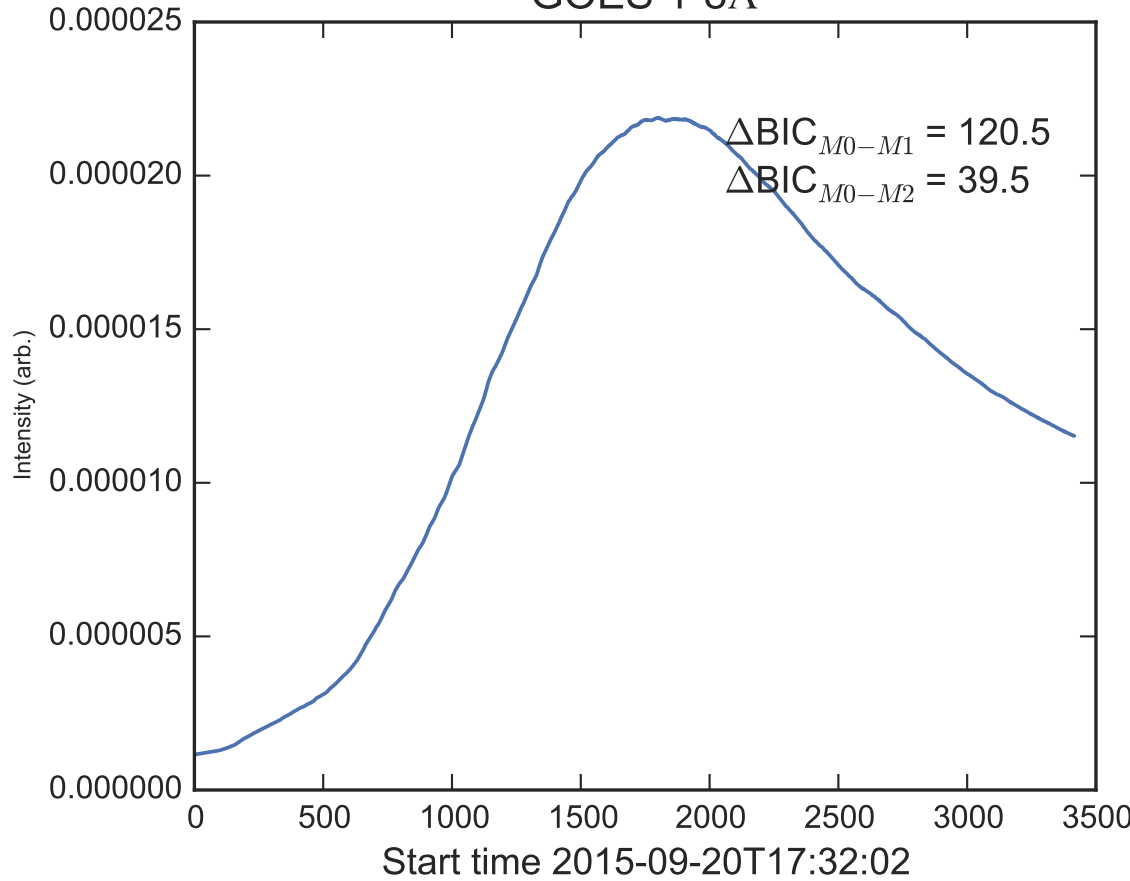

GOES 1-8Å

Power Spectral Density (PSD) - Model 0

Power Spectral Density (PSD) - Model 1

Power Spectral Density (PSD) - Model 2