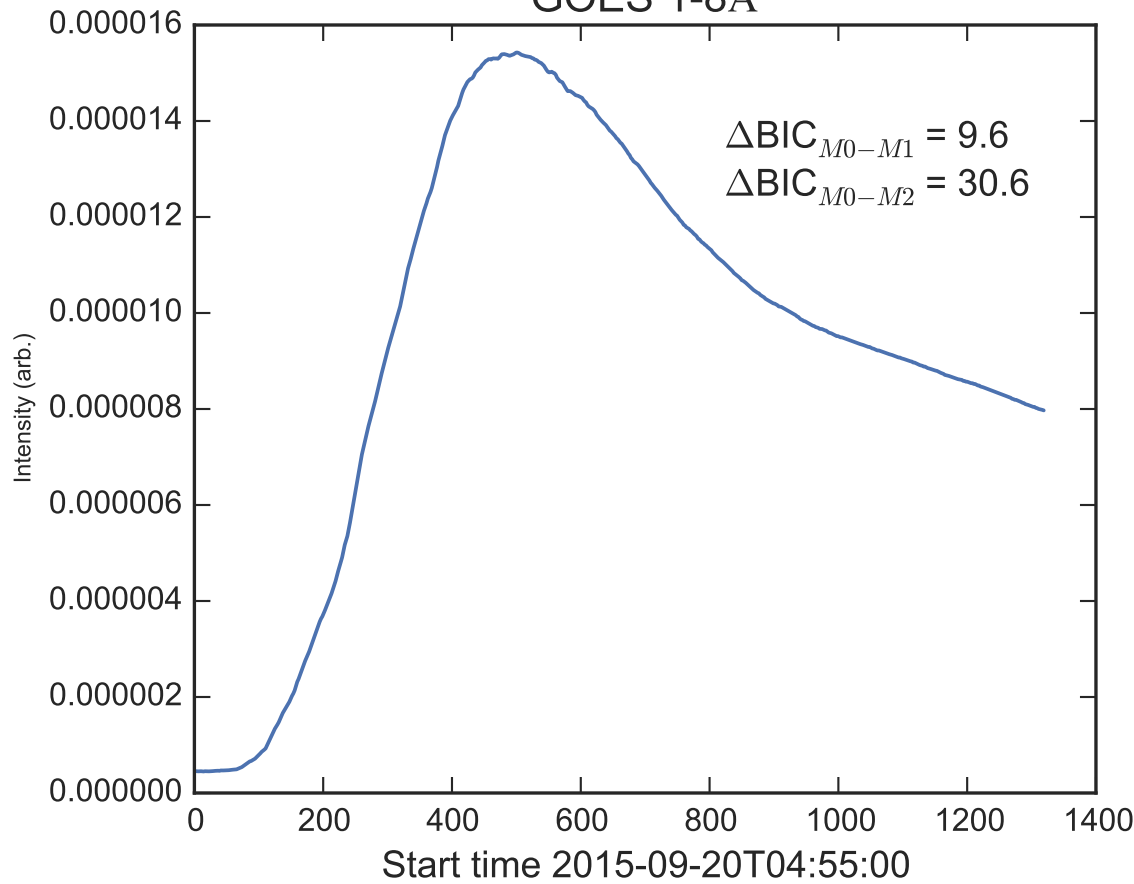

GOES 1-8Å

Power Spectral Density (PSD) - Model 0

Power Spectral Density (PSD) - Model 1

Power Spectral Density (PSD) - Model 2