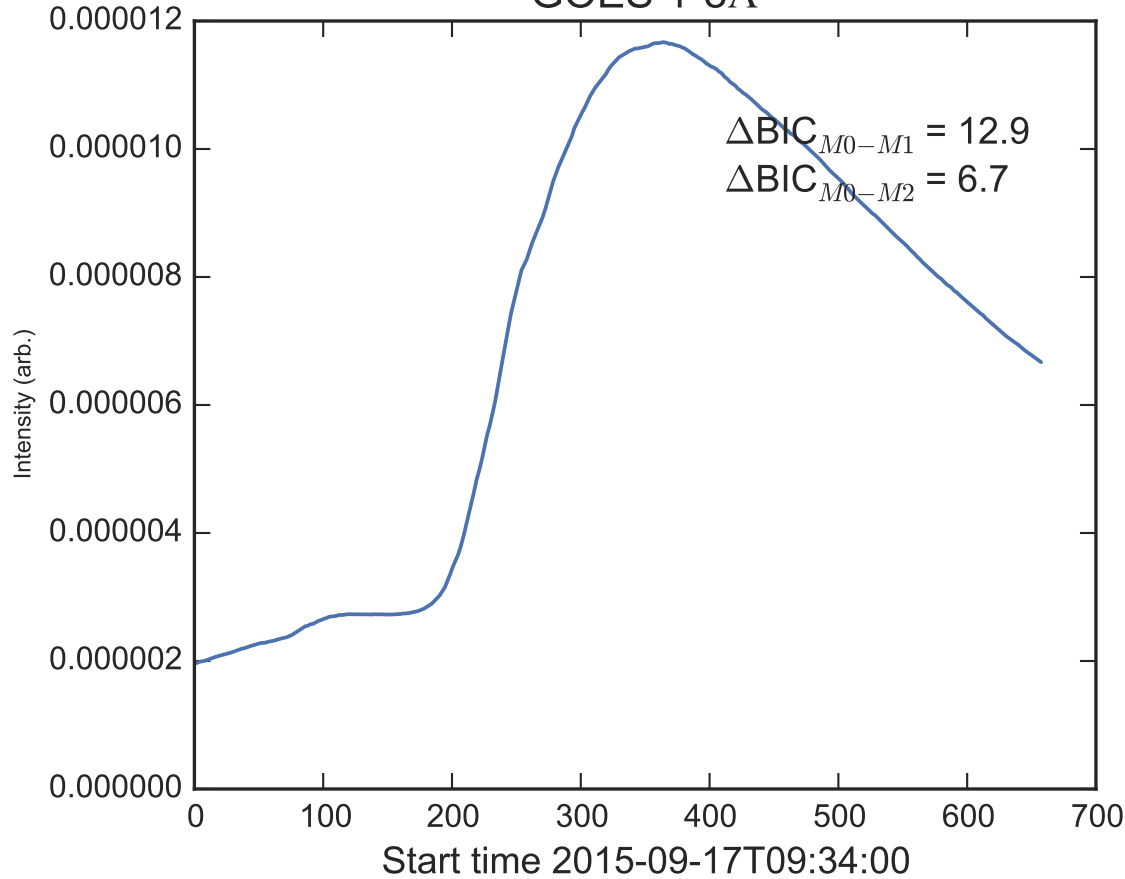

GOES 1-8Å

Power Spectral Density (PSD) - Model 0

Power Spectral Density (PSD) - Model 1

Power Spectral Density (PSD) - Model 2