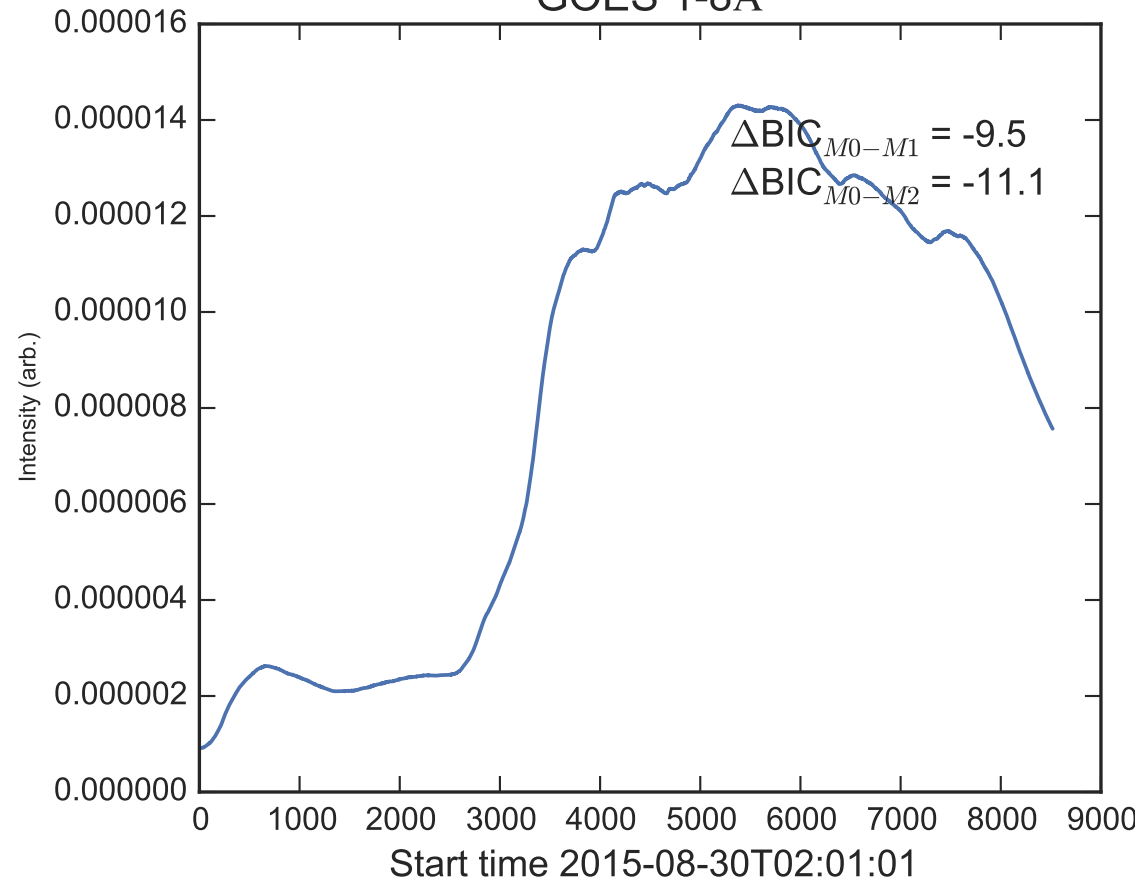

GOES 1-8Å

Power Spectral Density (PSD) - Model 0

Power Spectral Density (PSD) - Model 1

Power Spectral Density (PSD) - Model 2