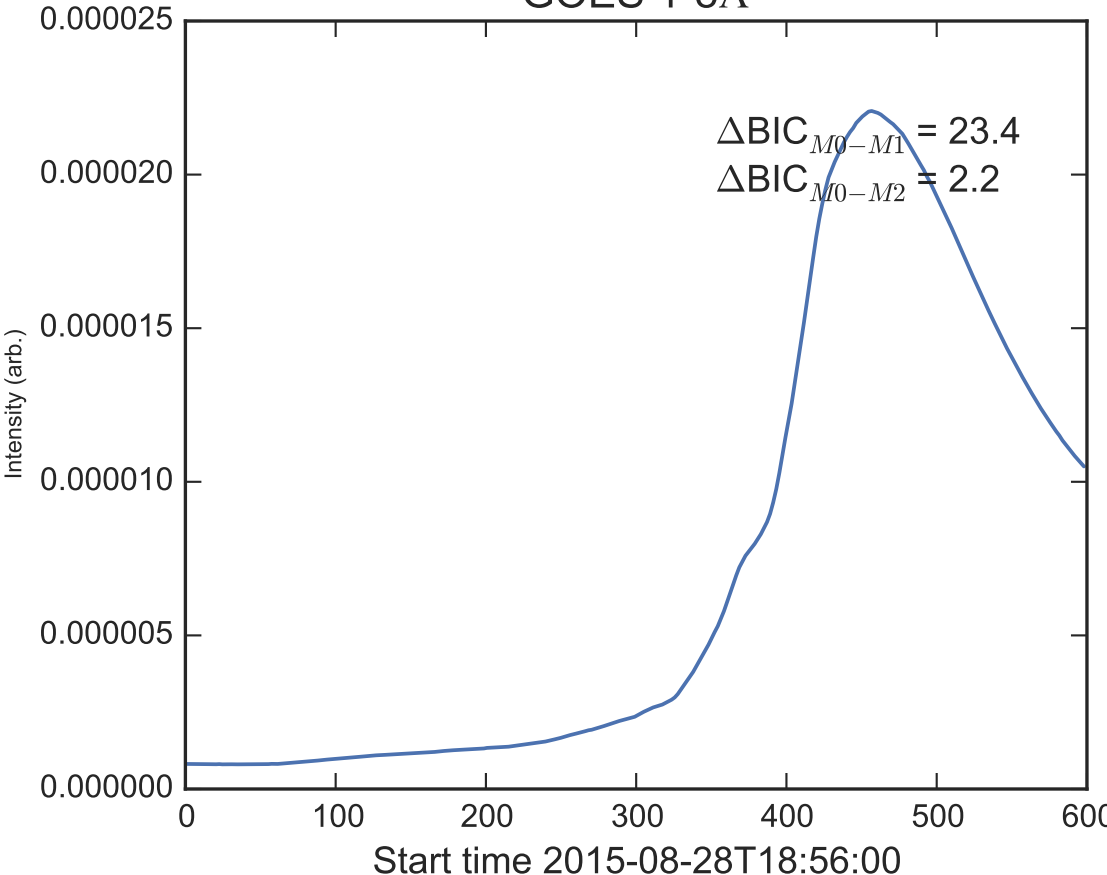

GOES 1-8Å

Power Spectral Density (PSD) - Model 0

Power Spectral Density (PSD) - Model 1

Power Spectral Density (PSD) - Model 2