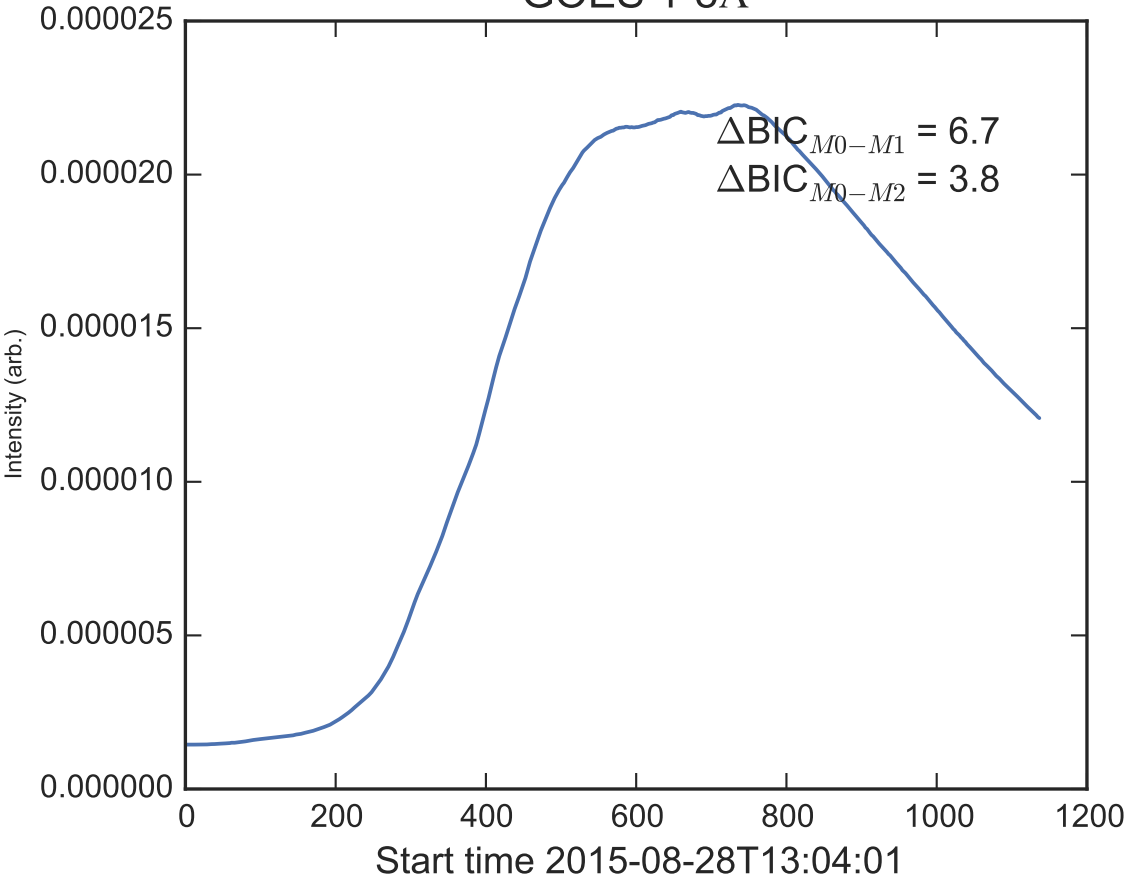

GOES 1-8Å

Power Spectral Density (PSD) - Model 0

Power Spectral Density (PSD) - Model 1

Power Spectral Density (PSD) - Model 2